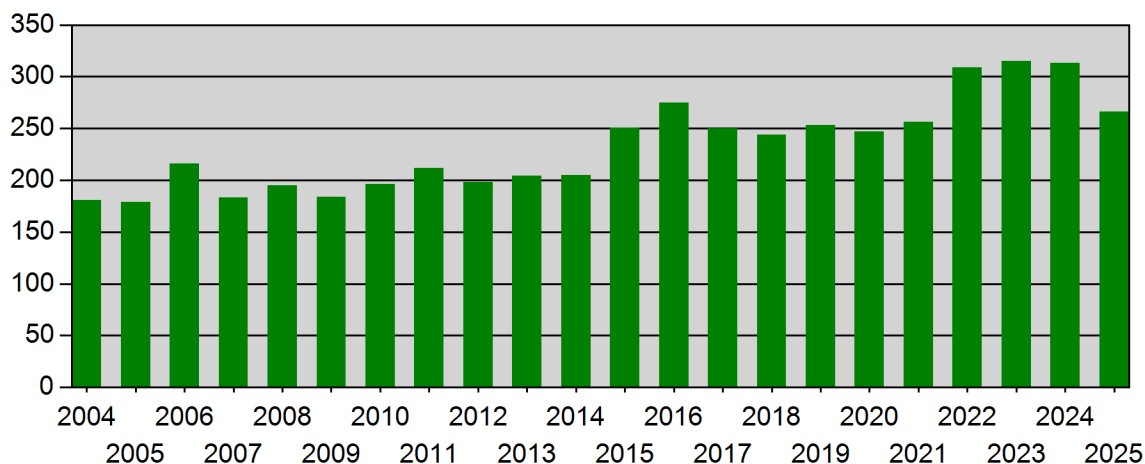

# Skagit County FD #5

Bow, WA

This report was generated on 5/11/2026 10:40:45 AM

## Incidents by Year for Year Range

StartYear: 2004 | EndYear: 2025

YEAR	INCIDENTS
2004	181
2005	179
2006	216
2007	183
2008	195
2009	184
2010	196
2011	212
2012	198
2013	204
2014	205
2015	251
2016	275
2017	250
2018	244
2019	253
2020	247
2021	256
2022	309
2023	315
2024	313
2025	266