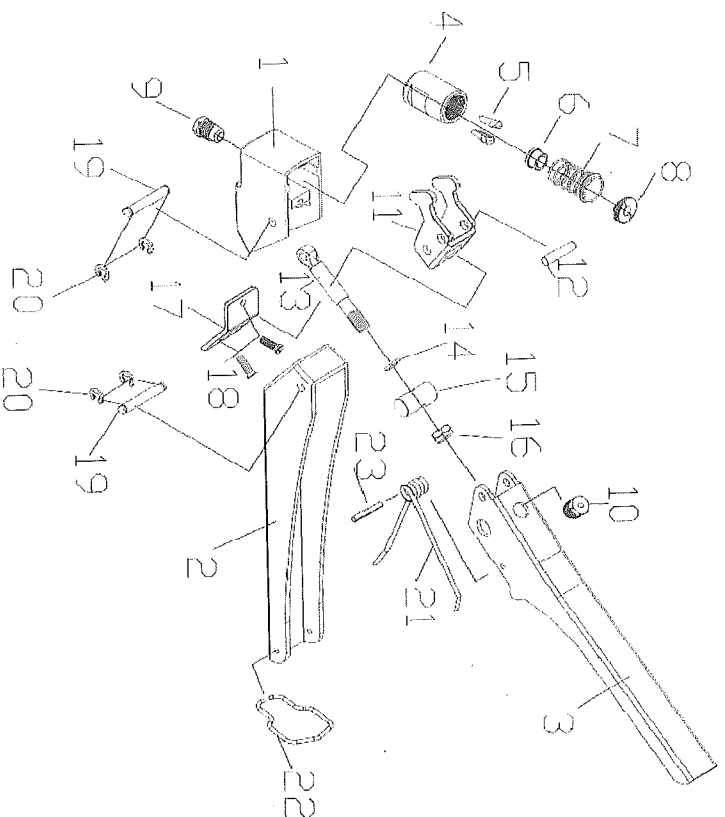

DF-CT888 Swivel Plastic Rivet Plier

Ref. No.	Part No.	Description	Qty /Tool	Ref. No.	Part No.	Description	Qty /Tool
1	SPCT887SW001	Front Housing	1	13	SPCT887SW013	Spindle	1
2	SPCT887SW002	Lower Housing	1	14	SPCT887SW014	Washer	1
3	SPCT887SW003	Upper Housing	1	15	SPCT887SW015	Pin	1
4	SPCT887SW004	Chuck Housing	1	16	SPCT887SW016	Hex Nut	1
5	SPCT887SW005	Jaw	2	17	SPCT887SW017	Rear Cover	1
6	SPCT887SW006	Jaw Pusher	1	18	SPCT887SW018	Screw	2
7	SPCT887SW007	Spring	1	19	SPCT887SW019	Pin	2
8	SPCT887SW008	Screw	1	20	SPCT887SW020	Retaining Ring	4
9	SPCT887SW009	Screw 6.4mm (1/4")	1	21	SPCT887SW021	Spring	1
10	SPCT887SW010	Screw 4.3mm (3/16")	1	22	SPCT887SW022	Hook	1
11	SPCT887SW011	Connecting Block	1	23	SPCT887SW023	Pin	1
12	SPCT887SW012	Pin	1				1

File No.: CT-887SW

V/06061

1611 West 135th Street,
Gardena, CA 90249, U.S.A.
WWW.DENTFIX.COM