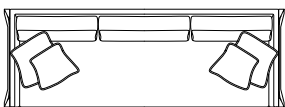

### Toss Pillow Details:

- knife edge toss pillows

\* Standard double needle stitch detail on body, seat cushion, back and toss pillows unless otherwise specified.

TOP VIEW

Finn XL - 110"w  
Width to Base 115"

## Dimensions

- Overall Height: 29"
- Arm Height: 29"
- Seat Height: 18"
- Exterior Depth: 40"
- Interior Depth: 26"