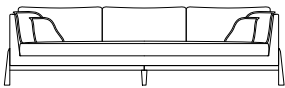

### Toss Pillow Details:

- knife edge toss pillows

\* Standard double needle stitch detail on body, seat cushion, back and toss pillows unless otherwise specified.

TOP VIEW

Finn XL - 110"w  
Width to Base 115"

SIDE VIEW

Finn Sofa - 98"w  
Width to Base 103"

Finn Condo - 86"w  
Width to Base 91"

Finn Loveseat - 72"w  
Width to Base 77"

Finn Club Chair - 30"w  
Width to Base 35"

Finn Chair and Half - 60"w  
Width to Base 65"