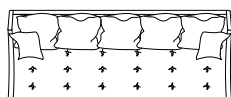

### Leg Details:

- please specify leg finish
- 4" x 4" floating 2.5"

### Toss Pillow Details:

- Knife edge

\* Shown upholstered with no stitch detail  
Toss: double needle

Top View

Courtney XL - 110"w

Courtney Side View

Courtney Sofa - 98"w

Courtney Condo - 86"w