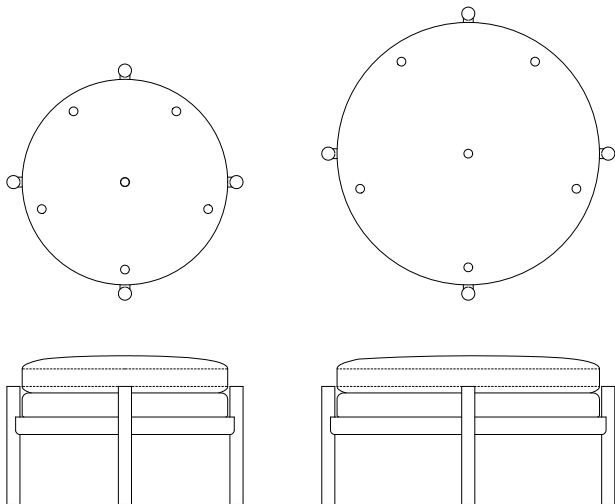

Verellen

Hayes Ottoman

Body Details:

- Double needle stitch
- Upholstered only

Seat Details:

- Foam and fiber wrap seat constructor
- Semi-attached seat cushion
- Button tufted seat

Base Details:

- Please specify finish

Hayes 24" Ottoman

Hayes 30" Ottoman

Special Details:

24" Ottoman

Dimensions

- Overall Height: 16.5"
- Base Width: 27"
- Seat Diameter: 24"

30" Ottoman

Dimensions

- Overall Height: 16.5"
- Base Width: 33"
- Seat Diameter: 30"