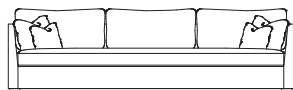

### Toss Pillow Details:

- Knife edge toss

\*Loose seat: Shown slipcovered with loose seat and pinched stitch on slipcover, backs, and seat. Toss: 3" open flange

\*Optional tight seat: Shown slipcovered with tight seat and pinched stitch on slipcover, backs. Toss: split flange.

\* Standard double needle stitch detail o body, seat cushion, back and toss pillow unless otherwise specified.

Thibaut XL - 110"w

Thibaut Side View

Thibaut Daybed  
72"w X 30"d x 31"h

Thibaut Sofa - 98"w

Thibaut Top View