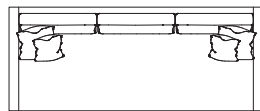

\* Standard double needle stitch detail o body, seat cushion, back and toss pillow unless otherwise specified.

Thibaut XL - 110"w

Thibaut Side View

Thibaut Daybed  
72"w X 30"d x 31"h

Thibaut Sofa - 98"w

Thibaut Top View

Thibaut Ottoman Sizes:  
\*Ottoman: 31"w X 24"d X 17.5"h  
\*Ottoman & Half: 54"w X 30"d X 17.5"h

Thibaut Condo - 84"w

Thibaut Loveseat - 66"w

Thibaut Chair & Half - 58"w

1-Arm Swivel Club Chair  
W34" x D34" x H26"/32"