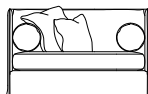

Andrea Chair & Half - 60"w