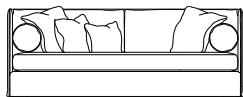

Leg Details:

- 4" x 4" square legs flush to edge
- Please specify leg finish

Toss Pillow Details:

- Notch bottom
- Bolster

* Shown Slipcovered with Pinched Stitch Detail on Slipcover, Seat Cushion and Back Pillows.
Toss: Pinched Stitch and No Stitch
Bolster: Pinched Stitch

Andrea XL - 110"w

Andrea Side View

Andrea Sofa - 98"w

Andrea Top View

Andrea Condo - 86"w

Ottoman
38"W x 24"D x 18.5"H

Ottoman & Half
56"W x 30"D x 18.5"H

Andrea Loveseat - 72"w

Dimensions

- Overall Height: 35"/37"
- Arm Height: 35"
- Seat Height: 20"
- Exterior Depth: 43.5"
- Interior Depth: 38"
- Seat Depth: 28"