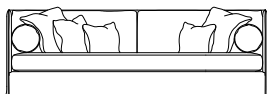

Leg Details:

- 4" x 4" square legs flush to edge
- Please specify leg finish

Toss Pillow Details:

- Notch bottom
- Bolster

* Shown Slipcovered with Pinched Stitch Detail on Slipcover, Seat Cushion and Back Pillows.
Toss: Pinched Stitch and No Stitch
Bolster: Pinched Stitch

Andrea XL - 110"w

Andrea Side View

Andrea Sofa - 98"w

Andrea Top View

Andrea Condo - 86"w

Ottoman
38"W x 24"D x 18.5"H

Ottoman & Half
56"W x 30"D x 18.5"H

Andrea Loveseat - 72"w

Dimensions

- Overall Height: 35"/37"
- Arm Height: 35"
- Seat Height: 20"
- Exterior Depth: 43.5"
- Interior Depth: 38"
- Seat Depth: 28"