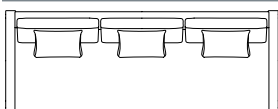

### Back Details:

- Boxed back pillows
- Feather down

### Leg Details:

- Please select finish

TOP VIEW

Benedict XL -110" w

SIDE VIEW

Benedict Sofa -98" w

Benedict Condo - 86" w

Benedict Loveseat - 72" w

#### Dimensions

- Overall Height: 30"/31"
- Overall Width: 32.5"
- Seat Height: 19"
- Exterior Depth: 37"
- Seat Depth: 22"

#### Dimensions

- Overall Height: 30"/31"
- Seat Height: 19"
- Exterior Depth: 41"
- Seat Depth: 26"