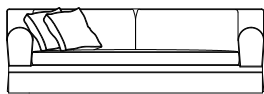

Leg Details:

- 6" x 6" square leg flush to edge
- please specify leg finish

Toss Pillow Details:

- 2" boxing on toss pillows

* Standard double needle stitch detail on body, seat cushion, back and toss pillows unless otherwise specified.

*Shown upholstered with open inside out stitch detail on body, backs and double needle on seams
Toss: open inside out stitch

Gus XL - 110"w

Gus Side View

Gus Sofa - 98"w

Gus Top View

Gus Condo - 86"w

Gus Loveseat - 72"w

Dimensions

- Overall Height: 33"
- Arm Height: 26"
- Seat Height: 18"
- Exterior Depth: 40"
- Interior Depth: 34"
- Seat Depth: 22"