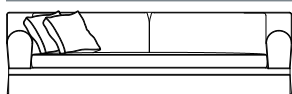

Leg Details:

- 6" x 6" square leg flush to edge
- please specify leg finish

Toss Pillow Details:

- 2" boxing on toss pillows

* Standard double needle stitch detail on body, seat cushion, back and toss pillows unless otherwise specified.

*Shown upholstered with open inside out stitch detail on body, backs and double needle on seams
Toss: open inside out stitch

Gus XL - 110"w

Gus Side View

Gus Sofa - 98"w

Gus Top View

Gus Condo - 86"w

Gus Loveseat - 72"w

Dimensions

- Overall Height: 33"
- Arm Height: 26"
- Seat Height: 18"
- Exterior Depth: 40"
- Interior Depth: 34"
- Seat Depth: 22"