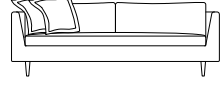

\* Standard double needle stitch detail on body, seat cushion, back and toss pillows unless otherwise specified.

Nina XXL - 122"w

Nina Top View

Nina XL - 110"w

Nina Side View

Nina Sofa - 98"w

Nina Condo - 86"w

Nina Loveseat - 72"w

Nina Chair & Half - 60"w

Nina Chair - 40"w

Nina Club Chair - 35"w x 35" d x 28" h

Nina Chaise & Half  
60"W x 75"L

Nina Chaise  
40"W x 75"L

Nina RAF/LAF Chaise  
40"W x 75"L

**Special Details:**