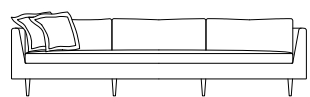

## Nina

**Body Details:**

- Upholstered only
- Double needle stitch

**Seat Details:**

- Loose seat configuration
- Boxed style seat cushion
- Spring down seat construction

**Back Details:**

- Loose back configuration
- Boxed style back pillows
- Feather down seat construction
- Optional dual back

**Leg Details:**

- Available as upholstered or exposed leg
- Please specify wood finish if exposed
- Conical leg

**Toss Pillow Details:**

- Knife edge toss
- Feather down construction

\*Shown upholstered with double needle. Toss: 3" open flange.

\* Standard double needle stitch detail on body, seat cushion, back and toss pillows unless otherwise specified.

Nina XXL - 122"w

Nina Top View

Nina XL - 110"w

Nina Side View

Nina Sofa - 98"w

Nina Condo - 86"w

### Dimensions

- Overall Height: 28"/34"
- Arm Height: 28"
- Seat Height: 19"
- Exterior Depth: 40"
- Interior Depth: 34.5"
- Seat Depth: 26"