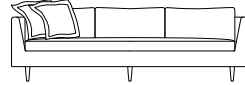

\* Standard double needle stitch detail on body, seat cushion, back and toss pillows unless otherwise specified.

Nina XXL - 122"w

Nina Top View

Nina XL - 110"w

Nina Side View

Nina Sofa - 98"w

Nina Condo - 86"w

Nina Loveseat - 72"w

Nina Chair & Half - 60"w

Nina Chair - 40"w

Nina Club Chair - 35"w x 35" d x 28" h

Nina Chaise & Half  
60"W x 75"L

Nina Chaise  
40"W x 75"L

Nina RAF/LAF Chaise  
40"W x 75"L

**Special Details:**