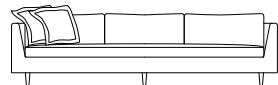

## Nina

**Body Details:**

- Upholstered only
- Double needle stitch

**Seat Details:**

- Loose seat configuration
- Boxed style seat cushion
- Spring down seat construction

**Back Details:**

- Loose back configuration
- Boxed style back pillows
- Feather down seat construction
- Optional dual back

**Leg Details:**

- Available as upholstered or exposed leg
- Please specify wood finish if exposed
- Conical leg

**Toss Pillow Details:**

- Knife edge toss
- Feather down construction

\*Shown upholstered with double needle. Toss: 3" open flange.

\* Standard double needle stitch detail on body, seat cushion, back and toss pillows unless otherwise specified.

Nina XXL - 122"w

Nina Top View

Nina XL - 110"w

Nina Side View

Nina Sofa - 98"w

Nina Condo - 86"w

### Dimensions

- Overall Height: 28"/34"
- Arm Height: 28"
- Seat Height: 19"
- Exterior Depth: 40"
- Interior Depth: 34.5"
- Seat Depth: 26"