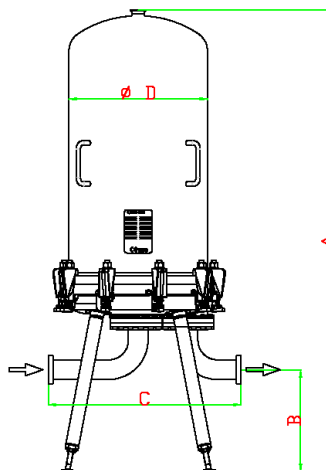

12 to 30 fold cartridge housing
(design with clamp screws)