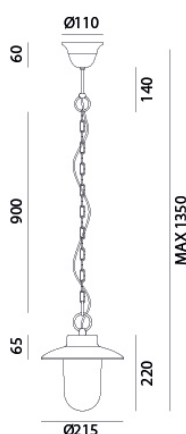

Il Fanale Group

Via Bredariol Olivo 15, San Biagio Di Callalta - Treviso - Italy

Telefono +39 0422 895200 - fax +39 0422 895110 - www.ilfanale.com - info@ilfanale.com