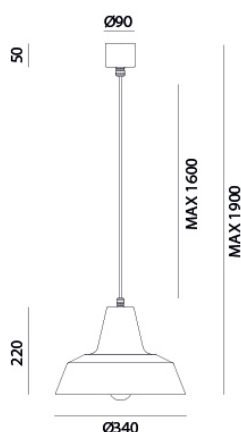

Il Fanale Group

Via Bredariol Olivo 15, San Biagio Di Callalta - Treviso - Italy

Telefono +39 0422 895200 - fax +39 0422 895110 - www.ilfanale.com - info@ilfanale.com