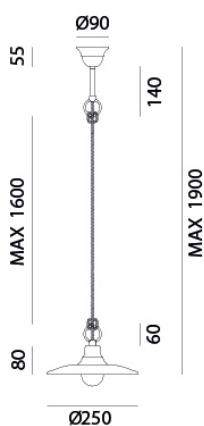

Il Fanale Group

Via Bredariol Olivo 15, San Biagio Di Callalta - Treviso - Italy

Telefono +39 0422 895200 - fax +39 0422 895110 - www.ilfanale.com - info@ilfanale.com