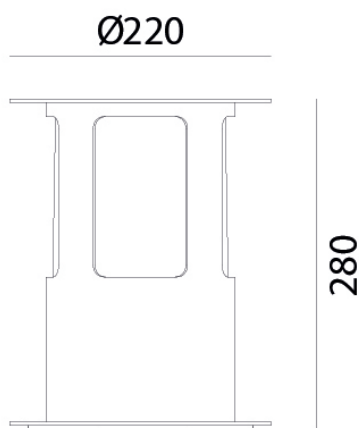

Il Fanale Group

Via Bredariol Olivo 15, San Biagio Di Callalta - Treviso - Italy

Telefono +39 0422 895200 - fax +39 0422 895110 - www.ilfanale.com - info@ilfanale.com