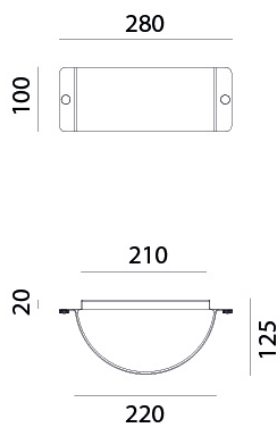

CUSTOMIZATIONS

COLOUR	No
STRUCTURE	No

Il Fanale Group

Via Bredariol Olivo 15, San Biagio Di Callalta - Treviso - Italy

Telefono +39 0422 895200 - fax +39 0422 895110 - www.ilfanale.com - info@ilfanale.com