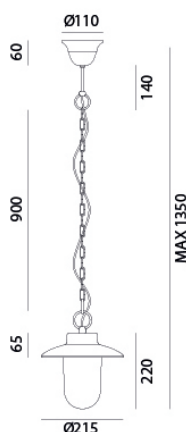

Il Fanale Group

Via Bredariol Olivo 15, San Biagio Di Callalta - Treviso - Italy

Telefono +39 0422 895200 - fax +39 0422 895110 - www.ilfanale.com - info@ilfanale.com