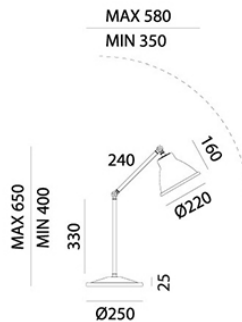

IL FANALE

rev. 17-10-2017

IP20   

LOFT - 269.06.OF

Iron and brass indoor table lamp, with contemporary style

CHARACTERISTICS

TYOPOLOGY	Table lamp
CATEGORY	Indoor lamps

FINISHES

FRAME	Brass / Brass
SHADE	Iron / Iron

ELETRICAL CHARACTERISTICS

SOCKET	E27
POWER	1 x MAX 46W HES
ENERGY CLASS	A++/E
INPUT	240V
POWER SUPPLY	No

CUSTOMIZATIONS

COLOUR	Yes
STRUCTURE	Yes

Il Fanale Group

Via Bredariol Olivo 15, San Biagio Di Callalta - Treviso - Italy