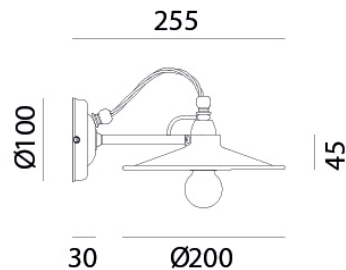

IL FANALE

rev. 25-07-2016

CANTINA - 201.04.00

Indoor wall lamp characterized by flat polished brass or antique iron

CHARACTERISTICS

TIPOLOGY	Applique
CATEGORY	Indoor lamps

FINISHES

FRAME	Brass / Brass
SHADE	Brass / Brass

ELETRICAL CHARACTERISTICS

SOCKET	E14
POWER	1 x MAX 46W HES
ENERGY CLASS	A++/E
INPUT	240V
POWER SUPPLY	No

CUSTOMIZATIONS

COLOUR	Yes
STRUCTURE	Yes

IP20 CE  

Il Fanale Group

Via Bredariol Olivo 15, San Biagio Di Callalta - Treviso - Italy