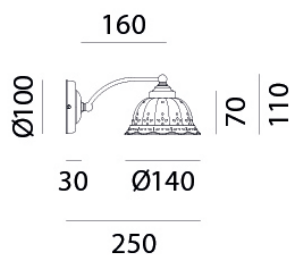

Il Fanale Group

Via Bredariol Olivo 15, San Biagio Di Callalta - Treviso - Italy

Telefono +39 0422 895200 - fax +39 0422 895110 - www.ilfanale.com - info@ilfanale.com