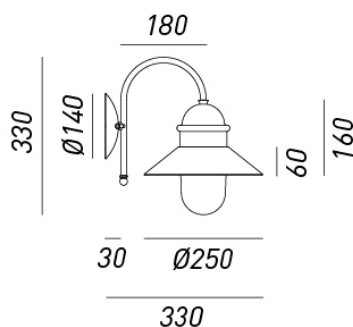

Il Fanale Group

Via Bredariol Olivo 15, San Biagio Di Callalta - Treviso - Italy

Telefono +39 0422 895200 - fax +39 0422 895110 - www.ilfanale.com - info@ilfanale.com