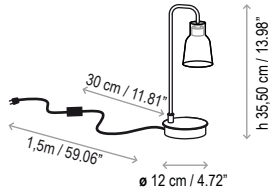

Drip Mini

Interruptor en el cable / Through cord switch