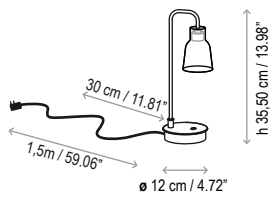

Interruptor Proxy Dimmer / Proxy Dimmer Switch