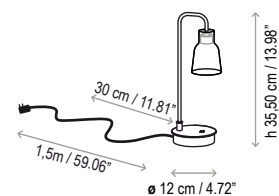

Interruptor Proxy Dimmer / Proxy Dimmer Switch