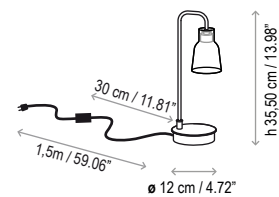

Measures

Interruptor en el cable / Through cord switch