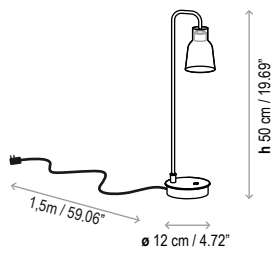

Interruptor Proxy Dimmer / Proxy Dimmer Switch