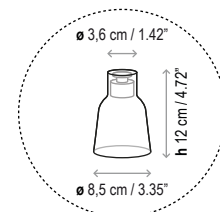

Supplied by ONLITEUK
www.onliteuk.com
Tel : 0208 090 1413