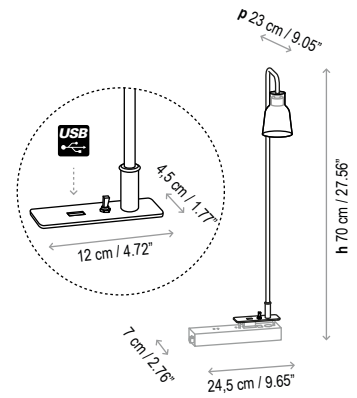

Lamps description

□ Grounding: excluded

▽ Ready for mounting on normally flammable surface

⊙ 3 W LED
Lumens: 345 lm
CRI: 90
Degrees Kelvin: 2700°

Voltage: 230V~50Hz

⊞ 1 Box 28 x 28 x 41 cm

Vol.: 0,0321 m³

Weight: 1,80 kg / Net weight: 1 kg

Drip T/01

Interruptor en el cable / Through cord switch

Interruptor Proxy Dimmer / Proxy Dimmer Switch

Drip Biblio

Drip P/01 Tray