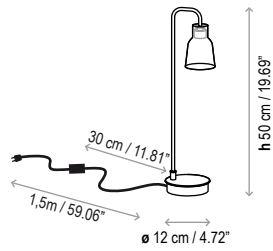

Drip T/01

Interruptor en el cable / Through cord switch