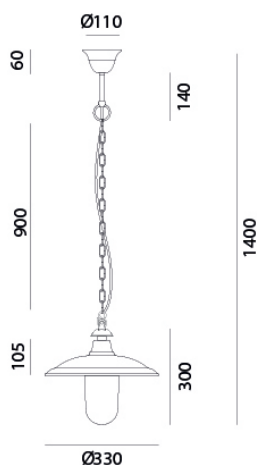

Il Fanale Group

Via Bredariol Olivo 15, San Biagio Di Callalta - Treviso - Italy

Telefono +39 0422 895200 - fax +39 0422 895110 - www.ilfanale.com - info@ilfanale.com