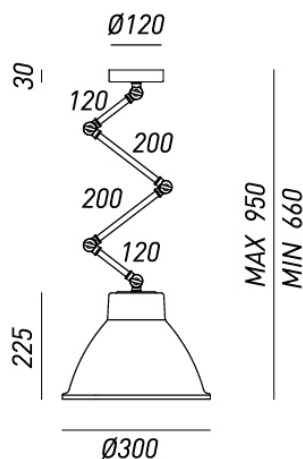

Il Fanale Group

Via Bredariol Olivo 15, San Biagio Di Callalta - Treviso - Italy

Telefono +39 0422 895200 - fax +39 0422 895110 - www.ilfanale.com - info@ilfanale.com