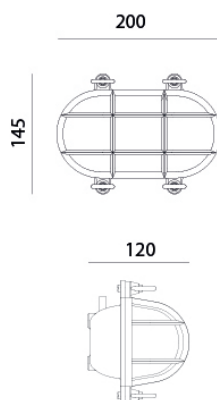

Il Fanale Group

Via Bredariol Olivo 15, San Biagio Di Callalta - Treviso - Italy

Telefono +39 0422 895200 - fax +39 0422 895110 - www.ilfanale.com - info@ilfanale.com