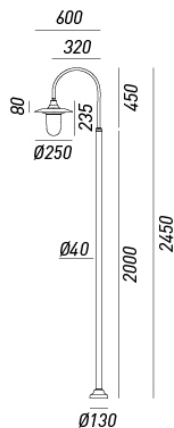

Il Fanale Group

Via Bredariol Olivo 15, San Biagio Di Callalta - Treviso - Italy

Telefono +39 0422 895200 - fax +39 0422 895110 - www.ilfanale.com - info@ilfanale.com