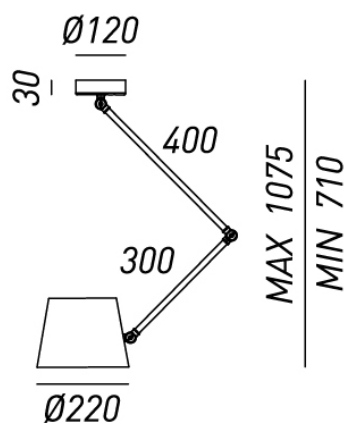

Il Fanale Group

Via Bredariol Olivo 15, San Biagio Di Callalta - Treviso - Italy

Telefono +39 0422 895200 - fax +39 0422 895110 - www.ilfanale.com - info@ilfanale.com