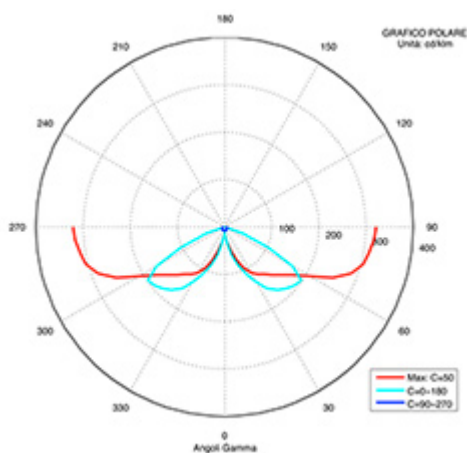

IL FANALE

Supplied by ONLITEUK

www.onliteuk.com

Tel : 0208 090 1413

rev. 17-10-2017

IP20   

KHONUS - 256.01.FF

Simple and linear shapes inspire a functional design. This is Khonus: a cone shaped indoor suspension lamp made of antique iron, capable of reflecting light both downwards and upwards.

CHARACTERISTICS

TYOLOGY	Suspension
CATEGORY	Indoor lamps

FINISHES

FRAME	Iron / Iron
SHADE	Iron / Iron

ELETRICAL CHARACTERISTICS

SOCKET	E27
POWER	1 x MAX 77W HES
ENERGY CLASS	A++/E
INPUT	240V
POWER SUPPLY	No