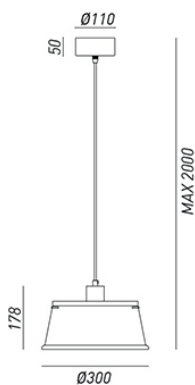

Il Fanale Group

Via Bredariol Olivo 15, San Biagio Di Callalta - Treviso - Italy

Telefono +39 0422 895200 - fax +39 0422 895110 - www.ilfanale.com - info@ilfanale.com