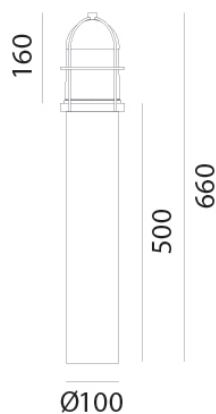

Il Fanale Group

Via Bredariol Olivo 15, San Biagio Di Callalta - Treviso - Italy

Telefono +39 0422 895200 - fax +39 0422 895110 - www.ilfanale.com - info@ilfanale.com