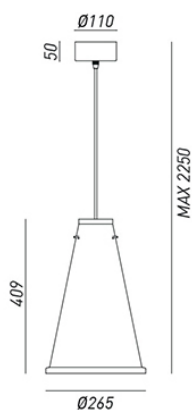

CUSTOMIZATIONS

COLOUR	Yes
STRUCTURE	Yes

Il Fanale Group

Via Bredariol Olivo 15, San Biagio Di Callalta - Treviso - Italy

Telefono +39 0422 895200 - fax +39 0422 895110 - www.ilfanale.com - info@ilfanale.com