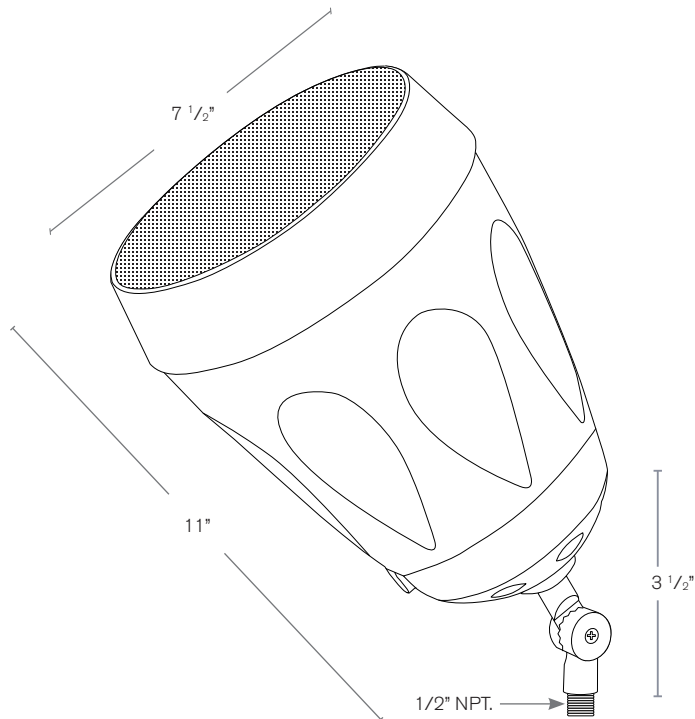

Wet Listed

ORDERING INFORMATION

Model#	Material	Trim
FERNANDO	BRONZE	RC

MBR = Matte Bronze   PVDS = PVD Satin
RC = Raw Copper   SB = Satin Brass
BLK = Black   PVDG = PVD Graphite