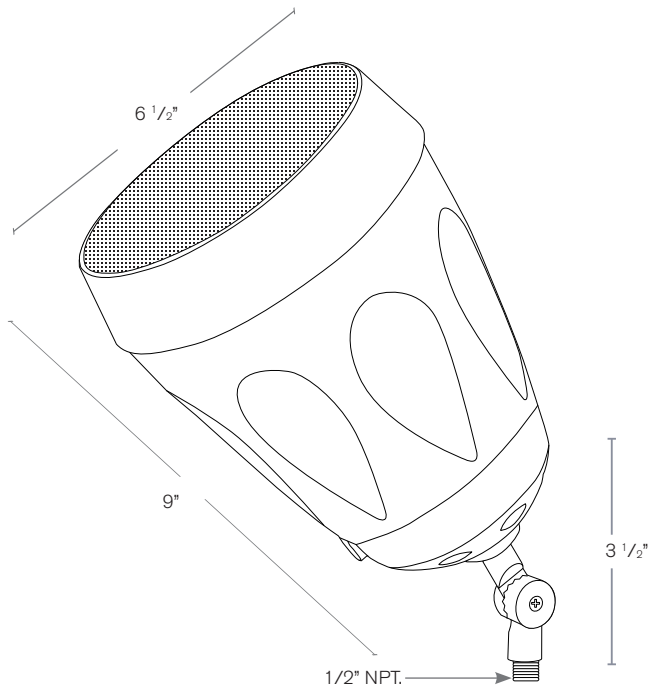

**Solid Brass & Copper
Outdoor Weatherproof Speakers**

DESCRIPTION

Model#: FRANKLIN
Speaker Type: 6.5" Weather Speaker (70V/8 Ohm)
Woofers: 6.5" Polypropylene Cone with Rubber Surround
Tweeter:
Frequency: 1" Silk Dome
Response: 100Hz-20kHz
Max Power: 80 Watts
Sensitivity: 85 dB
Impedance: 8 Ohms/ 70V
Dispersion Angle: 120°
 30W Transformer (70V/ 100V)
Wattage Taps: 40 Watts, 20 Watts, 10 Watts, 5 Watts
 IP66 Rated, Dust Proof and Water Resistant Powder-coated Rust-resistant
 All speakers can be done as 70V with a transformer