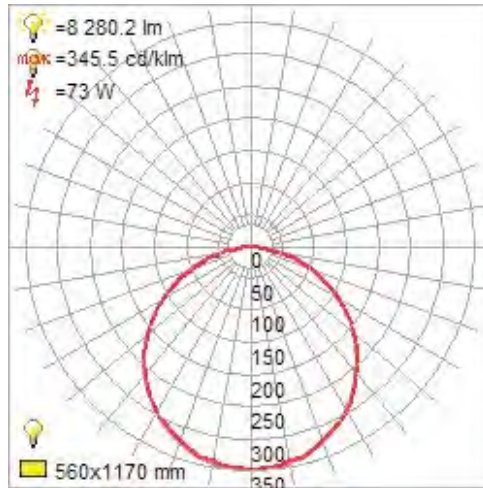

Slim Panel - 2x4

ENVIRONMENTALLY FRIENDLY, ENERGY EFFICIENT

- Input Voltage: 100-277V AC, 50-60Hz
- Dimmable: 1-10V dc Dimmer
- Operating Temperature: -20°C to 50°C
- Projected Hours: >50,000 Hrs
- Waterproof Rating: IP40
- Warranty: 5 Years

Slim Panel - 2x4

ENVIRONMENTALLY FRIENDLY, ENERGY EFFICIENT

Specification

	50W	72W
AGS Lighting LED Panel Series:	GL50W2X4SC5000KUDX	GL72W2X4SC6500KUDX
Lumens:	5050 lm	7340 lm
CCT:	5000K	6500K
Power Factor:	>0.9	>0.9
Efficacy:	110 lm/W	110 lm/W
CRI:	>80	>80
Dimmable:	Yes	Yes
Dimensions:	2x4	2x4 , 603*1213 mm
Beam Angle:	120°	120°