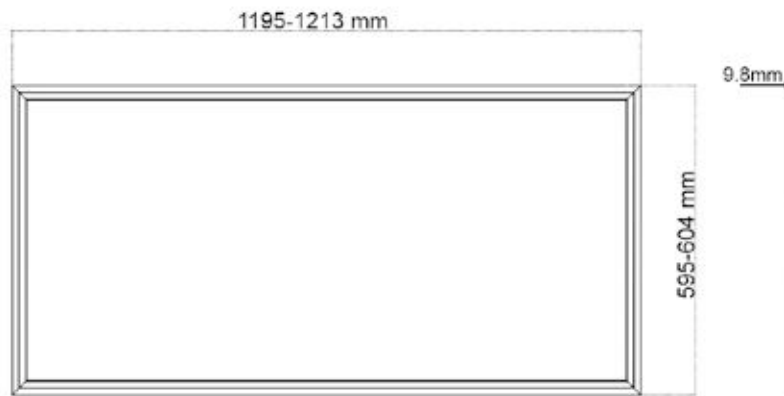

Slim Panel - 2x4

ENVIRONMENTALLY FRIENDLY, ENERGY EFFICIENT

- Input Voltage: 100-277V AC, 50-60Hz
- Dimmable: 1-10V dc Dimmer
- Operating Temperature: -20°C to 50°C
- Projected Hours: >50,000 Hrs
- Waterproof Rating: IP40
- Warranty: 5 Years

Slim Panel - 2x4

ENVIRONMENTALLY FRIENDLY, ENERGY EFFICIENT

Specification

	50W	72W
AGS Lighting LED Panel Series:	GL50W2X4SC5000KUDX	GL72W2X4SC6500KUDX
Lumens:	5050 lm	7340 lm
CCT:	5000K	6500K
Power Factor:	>0.9	>0.9
Efficacy:	110 lm/W	110 lm/W
CRI:	>80	>80
Dimmable:	Yes	Yes
Dimensions:	2x4	2x4 , 603*1213 mm
Beam Angle:	120°	120°