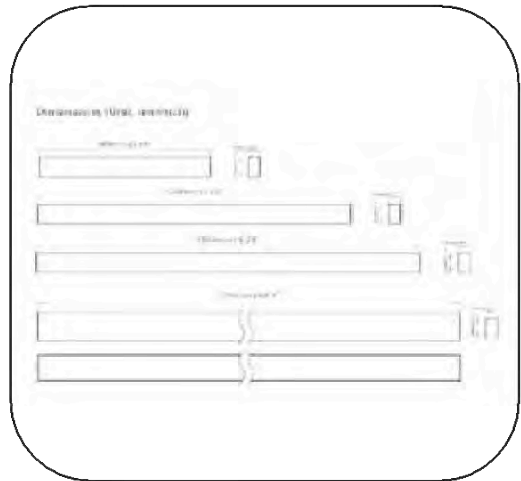

Linear Pendant

ENVIRONMENTALLY FRIENDLY, ENERGY EFFICIENT

- Input Voltage: 100-277V AC, 50-60 HZ
- Projected Hours: 50,000 hrs
- Waterproof Rating: IP40
- Warranty: 5 Years

Linear Pendant

ENVIRONMENTALLY FRIENDLY, ENERGY EFFICIENT

Specification

	36W, 4ft	60W, 8ft
AGS Lighting Linear Pendant Series:	GL36WLLPENSC3000KUDX1.2M GL36WLLPENSC4000KUDX1.2M GL36WLLPENSC5000KUDX1.2M	GL60WLLPENSC3000KUDX2.4M GL60WLLPENSC4000KUDX2.4M GL60WLLPENSC5000KUDX2.4M
Lumens:	3260 lm/3560 lm/3526 lm	6280 lm/6300 lm/6300 lm
CCT:	3000K/ 4000K/ 5000K	3000K/ 4000K/ 5000K
Lens Type:	Frosted	Frosted
Power Factor:	>0.95	≥0.95
CRI:	≥80	≥80
Beam Angle:	110°	110°
Application:	Indoor	Indoor
Housing:	Aluminum	Aluminum
Cover:	PC	PC