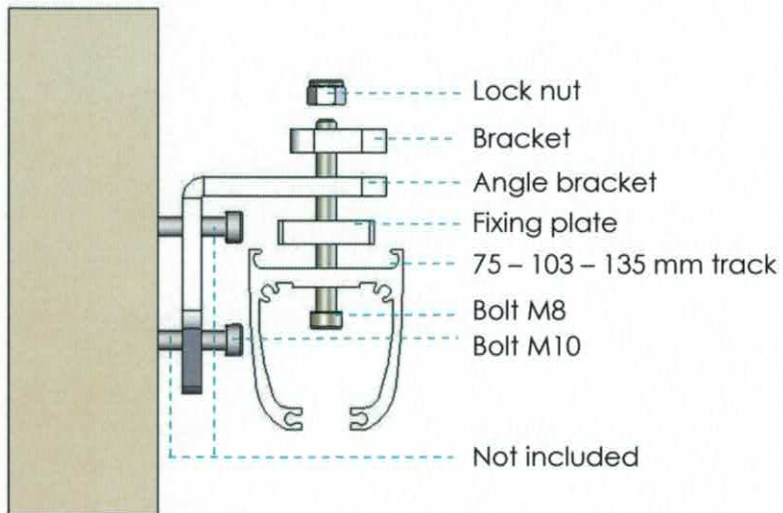

Chapter 4

Bracket

Standard mounting wall

Bracket for wall mounting detachable track - 016-01110

Bracket set for 135 mm detachable - 016-1114

Bracket set for wall mounting - 016-01111

Bracket for E-track - 016-xxxxx

Standard mounting wall

Mounting set 016-01111

Track side mounted

Track end mounted