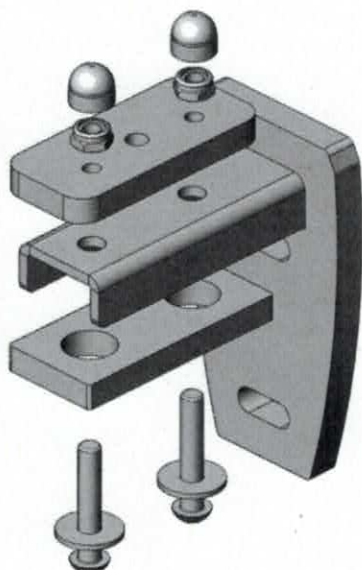

Chapter 4

Bracket

Standard mounting wall

Bracket for wall mounting detachable track - 016-01110

Bracket set for 135 mm detachable - 016-1114

Bracket set for wall mounting - 016-01111

Bracket for E-track - 016-xxxxx

Standard mounting wall

Mounting set 016-01111

Track side mounted

Track end mounted