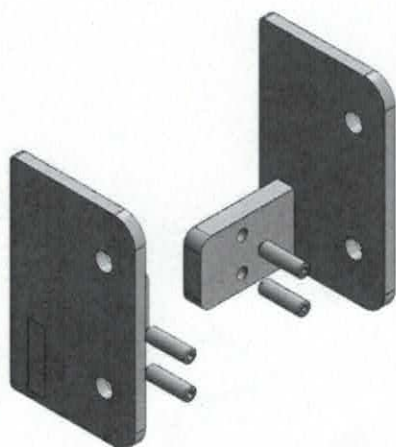

Chapter 4

Bracket

Standard mounting wall

Bracket for wall mounting detachable track - 016-01110

Bracket set for 135 mm detachable - 016-1114

Bracket set for wall mounting - 016-01111

Bracket for E-track - 016-xxxxx

Standard mounting wall

Mounting set 016-01111

Track side mounted

Track end mounted