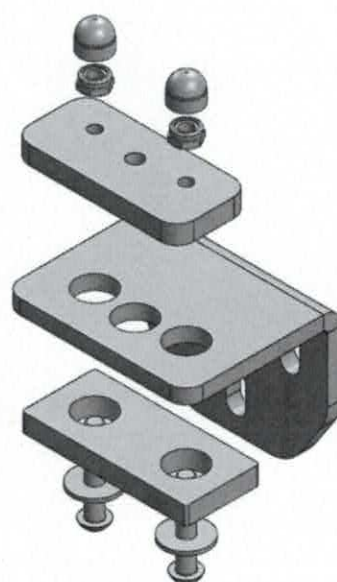

Chapter 4

Bracket

Standard mounting wall

Bracket for wall mounting detachable track - 016-01110

Bracket set for 135 mm detachable - 016-1114

Bracket set for wall mounting - 016-01111

Bracket for E-track - 016-xxxxx

Standard mounting wall

Mounting set 016-01111

Track side mounted

Track end mounted