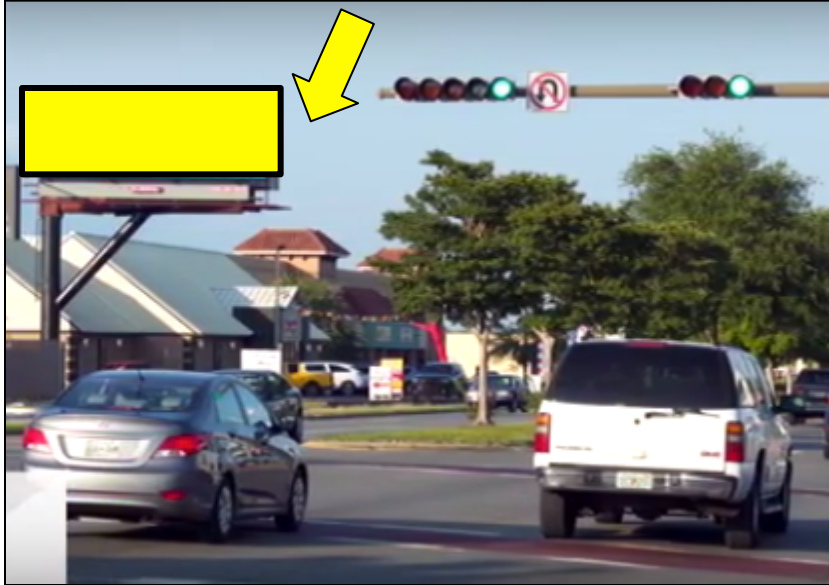

**OUTDOOR
ADVERTISING
AGENCY**

Location Information

Vendor Inventory #: 705 N1
Type: Digital Bulletins
Face Direction: South
Lat/Long: 30.424901, -86.645443
Traffic: 31,500

Vendor Inventory #: 705 N1

Market: FORT WALTON BEACH (OKALOOSA COUNTY)
Type: Digital Bulletins

Inventory Information

Mary Esther Cutoff @ Jonquil

- Reaches Shoppers going to Publix, TJ Maxx, Books A Million, Santa Rosa Mall, and more.
- Over 16,000 residential addresses within 2-mile radius
- Nearly 1,900 business addresses within 2-mile radius
- Located in front of movie theater

WEEKLY RATE:

9,408 SPOTS/WK **$200**

10% DISCOUNT FOR ADVERTISING CAMPAIGN
6-WEEKS OR LONGER.