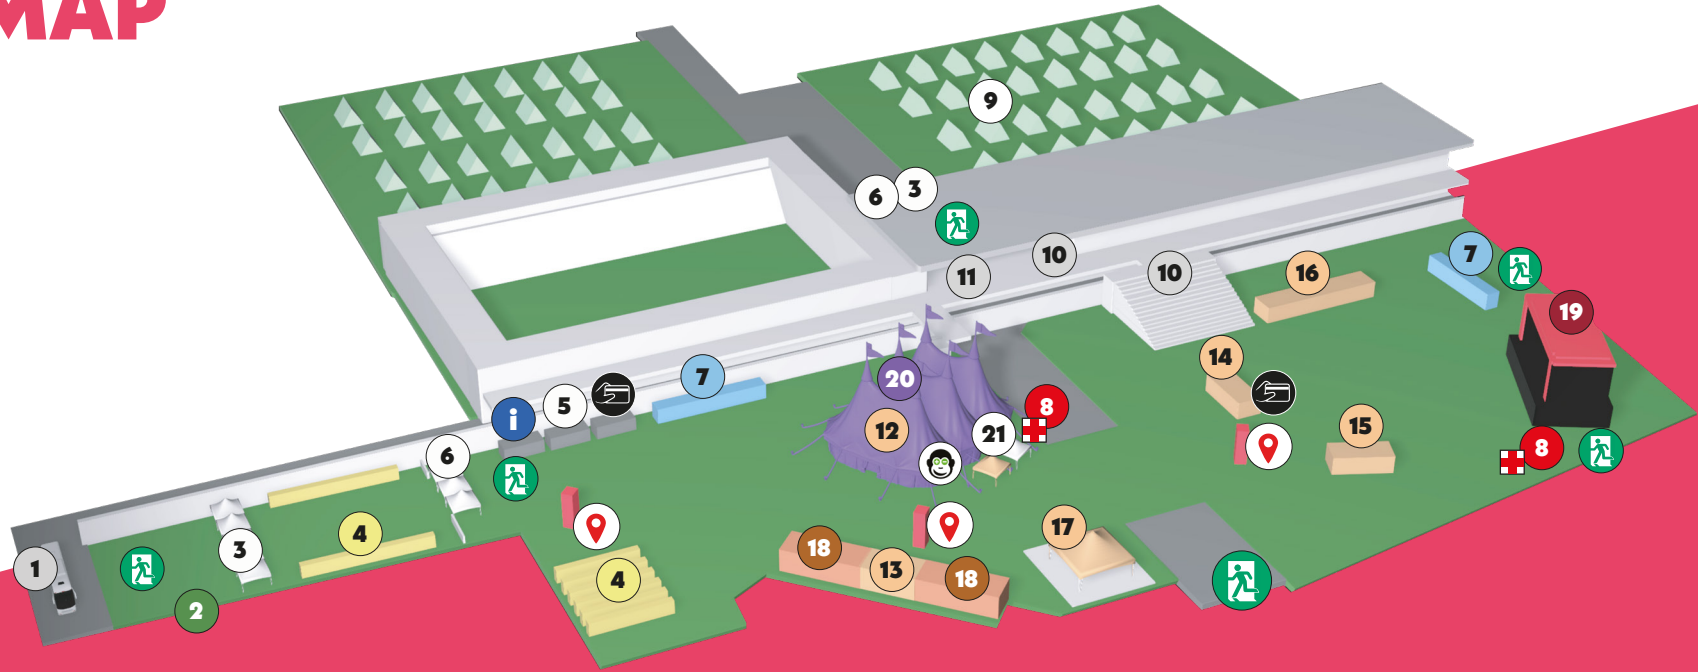

VIBEZ

PRESENTED BY

INFO MAP

GENERAL INFO

- 1** SHUTTLEBUS STATION
- 2** MAIN ENTRANCE
- 3** TICKET CONTROL
- 4** LOCKERS
- 5** LOST & FOUND
- 6** SECURITY CHECK
- 7** TOILETS
- 8** FIRST AID
- 9** CAMPING HOSTEL
- 10** VIP AREA
- 11** VIP ENTRANCE
- 12** TENT BAR
- 13** DESPERADOS BAR
- 14** HEINEKEN BAR
- 15** ABSOLUT BAR
- 16** COCA COLA BAR
- 17** SHISHA BAR
- 18** FOOD MILES
- 19** MAIN STAGE
- 20** TENT STAGE
- 21** MERCHANDISING

BARS & FOOD

- 12** TENT BAR
- 13** DESPERADOS BAR
- 14** HEINEKEN BAR
- 15** ABSOLUT BAR
- 16** COCA COLA BAR
- 17** SHISHA BAR
- 18** FOOD MILES

STAGES

- 19** MAIN STAGE
- 20** TENT STAGE
- 21** MERCHANDISING