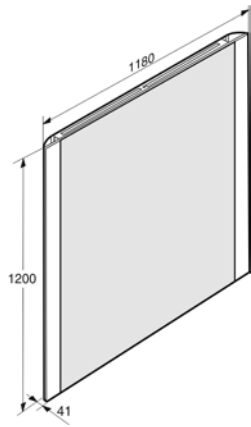

1734 x 1200 mm

Ref. 812223000

Mirror 1534 x 1200 with demister and frontal, upper and lower lighting. Maxiclean.

Material: Glass mirror with high efficiency lights.

1534 x 1200 mm

Ref. 812222000

Mirror 1180 x 1200 with demister and frontal, upper and lower lighting. Maxiclean.