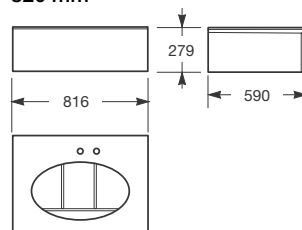

820 mm

Furniture with Soft-Close upper drawer for 670 mm under-counter washbasin. It includes tinted tempered glass countertop in Greige, Nero and Silver color, with two 30,5 mm faucet holes.

Material: Lacquered MDF exterior in Greige, Nero or Silver. Dark oak interior finish. 10 mm tinted tempered glass counter in Greige, Nero or Silver.

Measurements in mm.

1800 mm furniture for double washbasin

Ref. 8567108..

19 Silver

1550 mm furniture for double washbasin

Ref. 8567118..

20 Greige

1200 mm furniture for single washbasin

Ref. 8567128..

21 Nero

1000 mm furniture for single washbasin

Ref. 8567138..

820 mm furniture for single washbasin

Ref. 8567148..