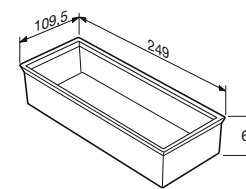

Container for profile shelf and furniture. (Translucent fumé color).

Material: PS.

249 x 109,5 x 60 mm

Ref. 816452043