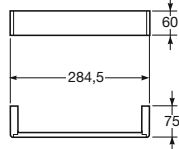

Wall mounted towel rail.

Material: Chrome plated brass and brushed chrome PVD plated brass (for Greige, Nero and Brushed steel).

Measurements in mm.

Towel rail 752,5 x 75 mm

Ref. 8164570..

40 Greige

Towel rail 533,5 x 75 mm