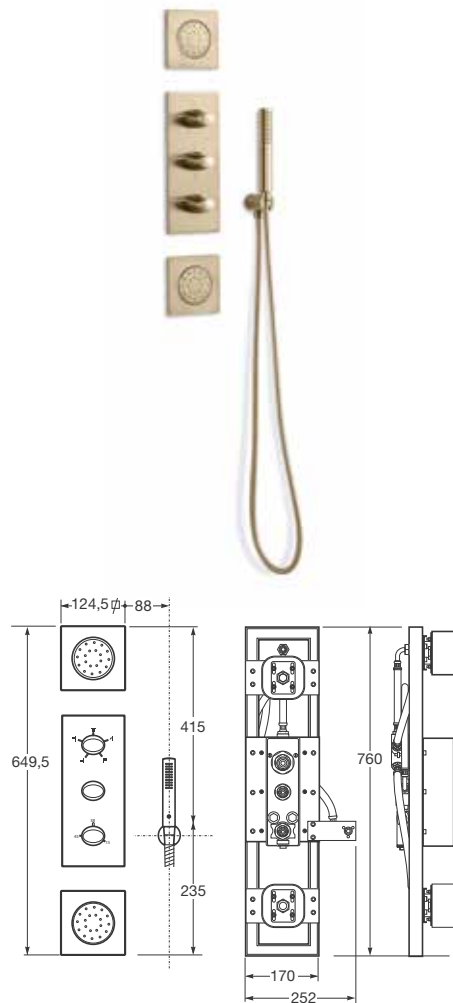

Material: Chrome plated brass and brushed chrome PVD plated brass (for Greige, Nero and Brushed steel finishes).

286 x 190 mm

Ref. 5A3876...

VC0 Greige
VG0 Nero
VS0 Brushed steel
C00 Chrome

Single side lever bidet faucet mixer for 30,5 mm hole, hidden under bidet cover, Hide-Tap technology.

Material: Chrome plated brass and brushed chrome PVD plated brass (for Greige, Nero and Brushed steel finishes).

40 x 83 mm

Ref. 5A6076...

VC0 Greige
VG0 Nero
VS0 Brushed steel
C00 Chrome

Thermostatic bath mixer with handshower for other bathtubs. It includes bath filler with pop up waste and overflow.

Material: Chrome plated brass and brushed chrome PVD plated brass (for Greige, Nero and Brushed steel finishes).

253 x 90 mm

Ref. 5A2676...

VC0 Greige
VG0 Nero
VS0 Brushed steel
C00 Chrome

Built-in thermostatic shower mixer with 5 functions including handshower and 2 shower jets. Wall mounted cascade (Ref. 5A1876...) and rain shower head (Ref. 5B9376... or Ref. 5B9276...) sold as separate.

Material: Chrome plated brass and brushed chrome PVD plated brass (for Greige, Nero and Brushed steel finishes).

649,5 x 252 mm

Ref. 5A2976...
VC0 Greige
VG0 Nero
VS0 Brushed steel
C00 Chrome

Built-in thermostatic shower mixer with 2 functions including handshower. Wall mounted cascade (Ref. 5A1876...) or rain shower head (Ref. 5B9376... or Ref. 5B9276...) sold as separate.