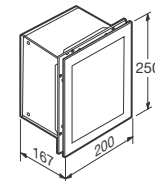

Built-in horizontal cabinet with courtesy lighting (12 V/DC transformer not included)
Material: Lacquered aluminium and MDF.

550 x 250 x 170 mm

Ref. 8164820..

39 Nero
40 Greige
41 Silver

Built-in cabinet for retractable shower jet for intimate hygiene or toilet-jet for WC cleaning. (Ref. 5A6776... or Ref. 5B9076...), sold as separate.

Material: Lacquered aluminium and MDF.

200 x 250 x 167 mm

Ref. 8164830..

39 Nero
40 Greige
41 Silver

Built-in storage cabinet with courtesy lighting (12 V/ DC transformer not included)

Material: Lacquered aluminium and MDF.

200 x 250 x 167 mm

Ref. 8164840..

39 Nero
40 Greige
41 Silver