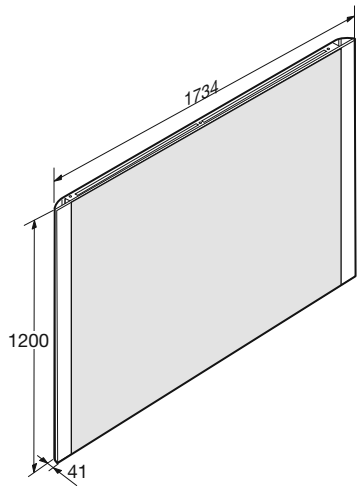

MIRRORS

Mirror 1734 x 1200 with demister and frontal, upper and lower lighting. It is compatible with DALI light HELVAR system (which is a light regulation controller, not included).

Material: Glass mirror with high efficiency lights.

1734 x 1200 mm

Ref. 812224000

Mirror 1734 x 1200 with demister and frontal, upper and lower lighting. Maxiclean.

Material: Glass mirror with high efficiency lights.

1734 x 1200 mm

Ref. 812223000

Mirror 1534 x 1200 with demister and frontal, upper and lower lighting. Maxiclean.

Material: Glass mirror with high efficiency lights.

1534 x 1200 mm

Ref. 812222000