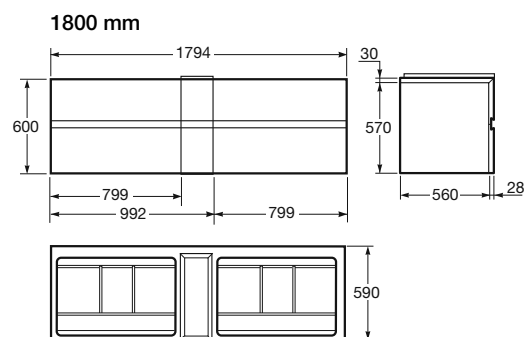

Furniture with Soft-Close upper and lower drawers for countertop washbasin.

Material: Lacquered MDF exterior in Greige, Nero or Silver. Dark oak interior finish.

Measurements in mm.

1800 mm furniture for two 770 mm washbasins
1550 mm furniture for two 650 mm washbasins
1200 mm furniture for single 770 mm washbasin
1000 mm furniture for single 650 mm washbasin
820 mm furniture for single 770 mm washbasin

Ref. 8565358..
Ref. 8565368..
Ref. 8565378..
Ref. 8565388..
Ref. 8567098..

19 Silver
20 Greige
21 Nero