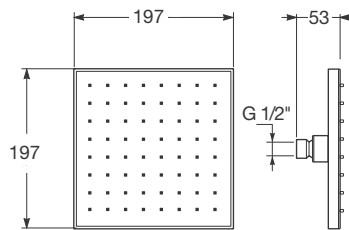

450 x 450 mm

Ref. 5B9376...

VC0 Greige
VG0 Nero
VS0 Brushed steel
C00 Chrome

Rain shower head with anti-limescale silicone, Easy-Clean system. 197 x 197 mm.

Material: Chrome plated brass and brushed chrome PVD plated brass (for Greige, Nero and Brushed steel finishes).