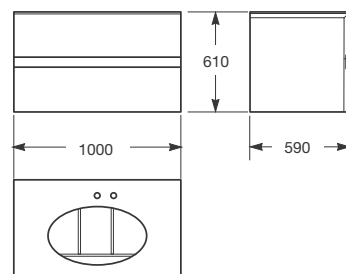

1000 mm furniture for single washbasin

Ref. 8567138..

820 mm furniture for single washbasin

Ref. 8567148..

1800 mm

1550 mm

1200 mm

1000 mm