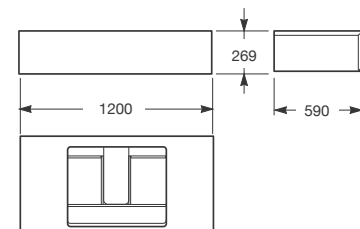

FURNITURE

Greige

Nero

Silver

1800 mm

1550 mm

1200 mm

1000 mm