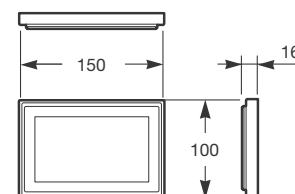

Soap dish.

Material: Aluminium and zinc plated alloy. For Greige, Nero and Brushed steel finishes, same material is brushed and has PVD treatment. PS interior.

150 x 100 mm

Ref. 816621...

040 Greige
039 Nero
057 Brushed steel
001 Chrome