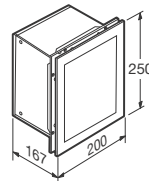

Built-in horizontal cabinet with courtesy lighting (12 V/DC transformer not included)
Material: Lacquered aluminium and MDF.

550 x 250 x 170 mm

Ref. 8164820..

39 Nero
40 Greige
41 Silver

Built-in cabinet for retractable shower jet for intimate hygiene or toilet-jet for WC cleaning. (Ref. 5A6776... or Ref. 5B9076...), sold as separate.

Material: Lacquered aluminium and MDF.

200 x 250 x 167 mm

Ref. 8164830..

39 Nero
40 Greige
41 Silver

Built-in storage cabinet with courtesy lighting (12 V/ DC transformer not included)

Material: Lacquered aluminium and MDF.

200 x 250 x 167 mm

Ref. 8164840..

39 Nero
40 Greige
41 Silver