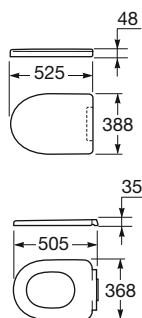

Soft close cover and seat for wall hung WC.

Material: Bakelite.

525 x 388 x 48 mm

Ref. 801762...

R34 Greige
R54 Nero
914 Off white
R24 Shagreen-T
004 White