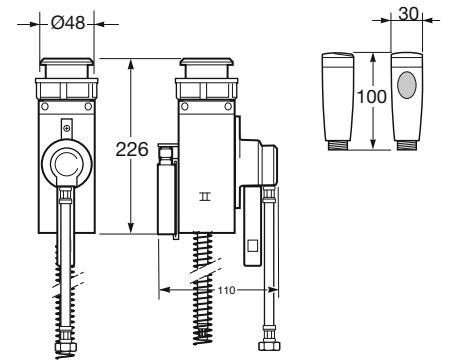

Retractable toilet-jet for WC cleaning, hidden inside built-in cabinet (Ref. 8164830..), sold as separate.

Material: Chrome plated ABS and brushed plated ABS PVD (for Greige, Nero and Brushed steel finishes).

100 x 30 mm

Ref. 5B9076...
VC2 Greige
VG2 Nero
VS2 Brushed steel
C02 Chrome