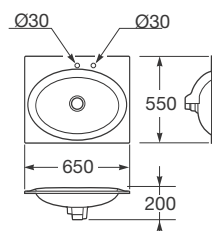

Countertop washbasin 650 mm, with two special size faucet holes of 30,5 mm for Armani/Roca faucets. With Water-Flow effect (no splashing) and hidden waste and overflow (Hide-Flow).

Material: Vitreous China.

650 x 550 mm

Ref. 327761...

R30 Greige
R50 Nero
910 Off white
R20 Shagreen-T
000 White