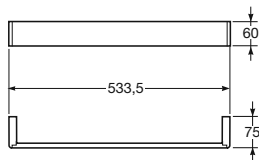

Wall mounted towel rail.

Material: Chrome plated brass and brushed chrome PVD plated brass (for Greige, Nero and Brushed steel).

Measurements in mm.

Towel rail 752,5 x 75 mm

Ref. 8164570..

40 Greige

Towel rail 533,5 x 75 mm