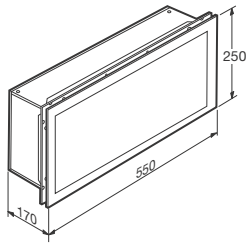

Built-in horizontal cabinet with courtesy lighting (12 V/DC transformer not included)
Material: Lacquered aluminium and MDF.

550 x 250 x 170 mm

Ref. 8164820..

39 Nero
40 Greige
41 Silver

Built-in cabinet for retractable shower jet for intimate hygiene or toilet-jet for WC cleaning. (Ref. 5A6776... or Ref. 5B9076...), sold as separate.

Material: Lacquered aluminium and MDF.

200 x 250 x 167 mm

Ref. 8164830..

39 Nero
40 Greige
41 Silver

Built-in storage cabinet with courtesy lighting (12 V/ DC transformer not included)

Material: Lacquered aluminium and MDF.

200 x 250 x 167 mm

Ref. 8164840..

39 Nero
40 Greige
41 Silver