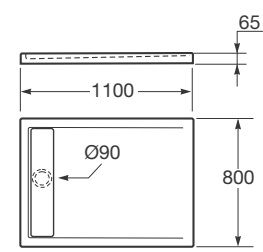

White

Shower tray 1300 mm,
Zero-to-Surface technology.

Material: Fireclay.

1300 x 950 mm

Ref. 373761...

R30 Greige
R50 Nero
910 Off white
000 White

Shower tray 1100 mm,
Zero-to-Surface technology.

Material: Fireclay.