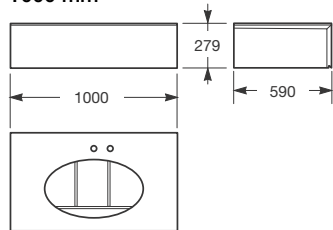

FURNITURE

1000 mm

Furniture with Soft-Close upper drawer for 670 mm under-counter washbasin. It includes tinted tempered glass countertop in Greige, Nero and Silver color, with two 30,5 mm faucet holes.

Material: Lacquered MDF exterior in Greige, Nero or Silver. Dark oak interior finish. 10 mm tinted tempered glass counter in Greige, Nero or Silver.

Measurements in mm.

1800 mm furniture for double washbasin

Ref. 8567108..

19 Silver

1550 mm furniture for double washbasin

Ref. 8567118..

20 Greige

1200 mm furniture for single washbasin

Ref. 8567128..

21 Nero

1000 mm furniture for single washbasin

Ref. 8567138..

820 mm furniture for single washbasin

Ref. 8567148..