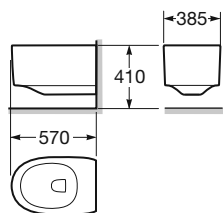

Wall hung WC with hidden fixtures, Hide-Fix.

Material: Vitreous China.

570 x 385 mm

Ref. 346767...

R30 Greige
R50 Nero
910 Off white
R20 Shagreen-T
000 White