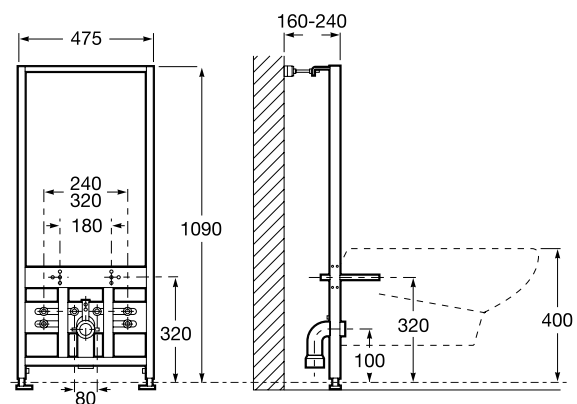

Duplo bidet support. Not compatible with built-in cabinets.

1090 x 475 x 160-240 mm

Ref. 890041000