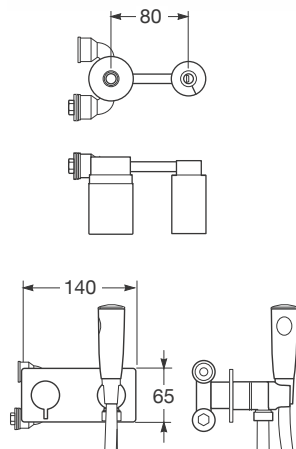

Shower for intimate hygiene with built-in progressive mixer and 800 mm shower hose.

Material: Chrome plated brass and brushed chrome PVD plated brass (for Greige, Nero and Brushed steel finishes).

65 x 140 mm

Visible components (2nd Fix):
Ref. 5258824..

Built-in components (1st Fix):
Ref. 5251636..

VC Greige
VG Nero
VS Brushed steel
00 Cromado