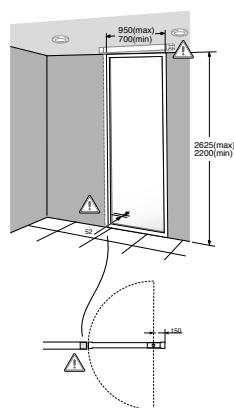

Built-in pivot hinged door with built-in wall profile (Ref. AR7)

Tailor-made built-in pivot hinged door with built-in wall profile. To be installed between two walls from floor to false ceiling. A beam reinforcement structure must be built-in into the false ceiling, sold separately (Ref. ARST1 or 3)

Glass available from transparent and translucent, to double glass with colored fabrics in between. Frames available in all finishes of the collection.

Material: For transparent and translucent finishes: 6 mm tempered glass. For other finishes: 11 mm double laminated tempered glass. All finishes include Maxiclean and anti-fog treatment. All frames in extruded anodized aluminum.

Tailor made:

Measurements:

Width: 950 mm max - 700 mm min
Height: 2.625 mm max - 2.200 mm min

Finishes:

G Greige
N Nero
S Silver

Hand:

R. Right hand opening
L. Left hand opening

Ref. AR7

Glass Type:

00 Transparent
T1 Gold-silver fabric
T2 Silver-silver fabric
LU Translucent
L1 Translucent + T1 fabric
L2 Translucent + T2 fabric