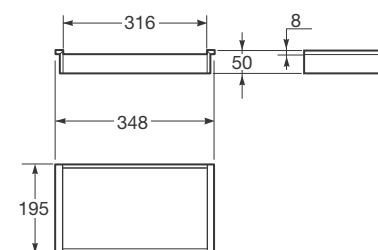

440 x 160 x 90 mm

Ref. 856540128

Large interior container for lower drawer only.

Material: Dark oak finish.

350 x 400 x 140 mm

Ref. 856541128

Tray for large interior container (Ref. 856541128, sold as separate) for lower drawer only.