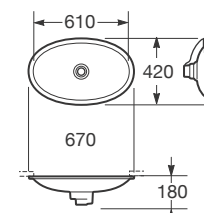

Under-counter washbasin 670 mm. With Water-Flow effect (no splashing) and hidden waste and overflow (Hide-Flow).

Material: Vitreous China.

670 x 420 mm

Ref. 327762...

R30 Greige
R50 Nero
910 Off white
R20 Shagreen-T
000 White