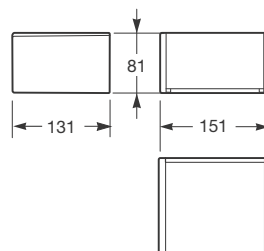

Covered toilet roll holder.

Material: Aluminum and zinc plated alloy. For Greige, Nero and Brushed steel finishes, same material is brushed and has PVD treatment.

151 x 131 x 81 mm

Ref. 8166200..

40 Greige

39 Nero

57 Brushed steel

01 Chrome