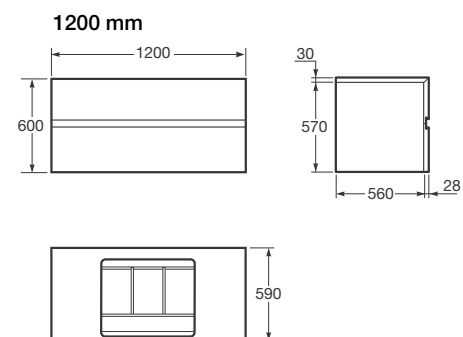

Furniture with Soft-Close upper and lower drawers for countertop washbasin.

Material: Lacquered MDF exterior in Greige, Nero or Silver. Dark oak interior finish.

Measurements in mm.

1800 mm furniture for two 770 mm washbasins
1550 mm furniture for two 650 mm washbasins
1200 mm furniture for single 770 mm washbasin
1000 mm furniture for single 650 mm washbasin
820 mm furniture for single 770 mm washbasin

Ref. 8565358..
Ref. 8565368..
Ref. 8565378..
Ref. 8565388..
Ref. 8567098..

19 Silver
20 Greige
21 Nero