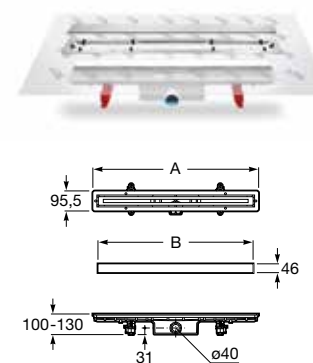

InDrain Channel X3 - Installation drainage kit with
support for ceramic plate (plate not included) and
pre-installed geotextile fabric.

Available in different dimensions.

Compatible with Armani/Roca floor tiles.

650 mm / 750 mm / 850 mm / 950 mm

Shower width	A	B	Model to select	Ref.
790=>width>690	690	638	650	276128000
890=>width>790	790	738	750	276129000
990=>width>890	890	838	850	276130000
width>990	990	938	950	276131000