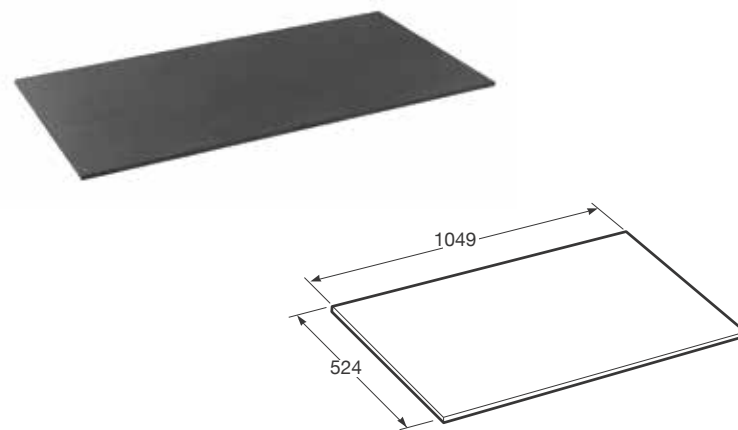

NERO SHAGREEN R 52,4 x 104,9.

524 x 1049 mm
Ref. TJ7TDK161

	Pieces	Kg	m²
Box:	3	39,9	1,65
	Boxes	Kg	m²
Pallet:	18	769,28	29,68