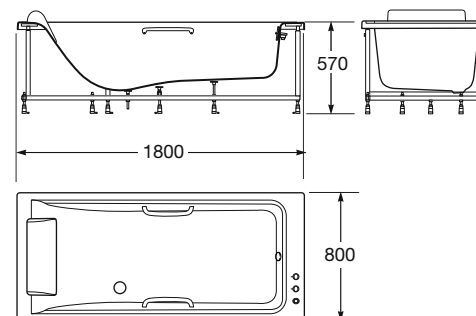

Built-in bathtub 1800 x 800 mm with deck mounted thermostatic faucet, bath filler with pop up waste and overflow, brass handles and soft headrest.

Material: Reinforced acrylic. Chrome plated brass and chrome plated brass with PVD for faucets and handles in Greige and Nero finishes.

1800 x 800 mm

Ref. 248244...

R3C Greige + Greige handles + Greige faucet

R5G Nero + Nero handles + Nero faucet

911 Off-white + Chrome handles + Chrome faucet

R61 Shagreen + Chrome handles + Chrome faucet

001 White + Chrome handles + Chrome faucet