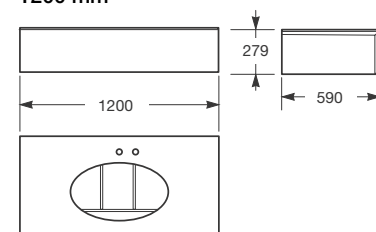

FURNITURE

1200 mm

Furniture with Soft-Close upper drawer for 670 mm under-counter washbasin. It includes tinted tempered glass countertop in Greige, Nero and Silver color, with two 30,5 mm faucet holes.

Material: Lacquered MDF exterior in Greige, Nero or Silver. Dark oak interior finish. 10 mm tinted tempered glass counter in Greige, Nero or Silver.

Measurements in mm.

1800 mm furniture for double washbasin

Ref. 8567108..

19 Silver

1550 mm furniture for double washbasin

Ref. 8567118..

20 Greige

1200 mm furniture for single washbasin

Ref. 8567128..

21 Nero

1000 mm furniture for single washbasin

Ref. 8567138..

820 mm furniture for single washbasin

Ref. 8567148..