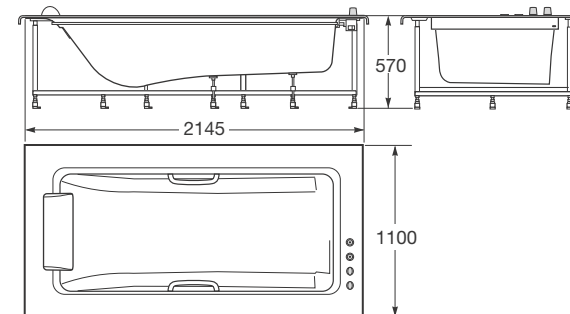

Built-in bathtub 2145 x 1100 mm with deck mounted thermostatic faucet, aperture to fill bathtub and overflow both hidden within the perimeter (Hide-Flow), brass handles and a soft headrest.

Material: Reinforced acrylic. Chrome plated brass and chrome plated brass with PVD for faucets and handles in Greige and Nero finishes.

2145 x 1100 mm

Ref. 248201...

R3C Greige + Greige handles + Greige faucet
R5G Nero + Nero handles + Nero faucet
911 Off white + Chrome handles + Chrome faucet
R61 Shagreen + Chrome handles + Chrome faucet
001 White + Chrome handles + Chrome faucet