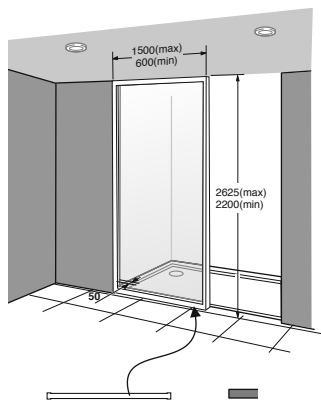

*Max 1300 for T1,T2, L1 or L2 glass type.

Fixed panel to be attached to one wall only (Ref. AR4)

Tailor-made fixed panel to be attached to one wall only and installed from floor to false ceiling. Glass available from transparent and translucent to double glass with colored fabrics in between. Frames available in all finishes of the collection.

Material: For transparent and translucent finishes: 6 mm tempered glass. For other finishes: 11 mm double laminated tempered glass. All finishes include Maxiclean and anti-fog treatment. All frames in extruded anodized aluminum.

Tailor made:

Measurements:

Width: 1.500* mm max - 600 mm min
(*1.300 max when with fabrics)
Height: 2.625 mm max - 2.200 mm min

Finishes:

G Greige
N Nero
S Silver

Hand:

R. Right hand
L. Left hand

Ref. AR4

Glass Type:

00 Transparent
T1 Gold-silver fabric
T2 Silver-silver fabric
LU Translucent
L1 Translucent + T1 fabric
L2 Translucent + T2 fabric