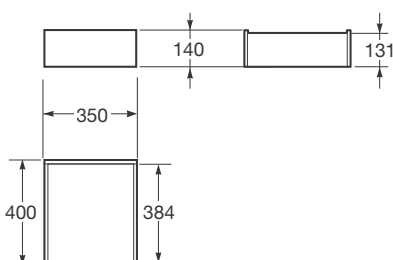

440 x 160 x 90 mm

Ref. 856540128

Large interior container for lower drawer only.

Material: Dark oak finish.

350 x 400 x 140 mm

Ref. 856541128

Tray for large interior container (Ref. 856541128, sold as separate) for lower drawer only.