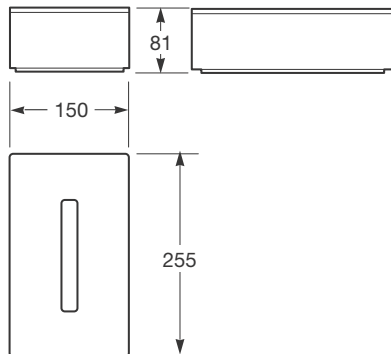

Tissue box holder.

Material: Dark oak finish box with a Stainless steel plated top which is brushed for Greige, Nero and Brushed steel finishes. PVD treatment.

255 x 150 x 81 mm

Ref. 816624...

040 Greige
039 Nero
057 Brushed steel
001 Chrome