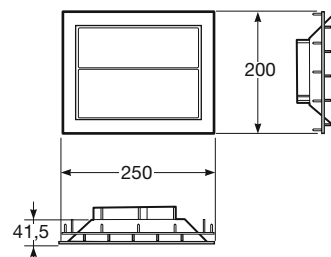

Built-in 3/6L dual capacitive operating flush for Pro-Sysem support. (cannot be installed with built-in cabinets). 250 mm.

Material: Lacquered aluminium.

250 x 200 mm

Ref. 8164890..

40 Greige
39 Nero
41 Silver