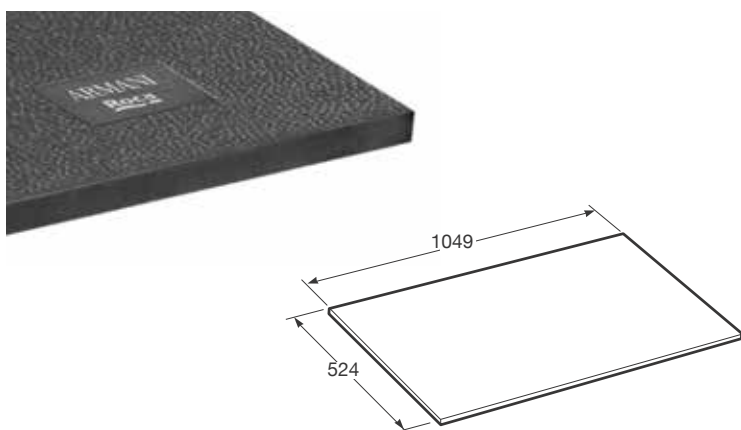

CERAMIC TILES

NERO SHAGREEN LOGO.

524 x 1049 mm
Ref. TJ6TDK161

	Pieces	Kg	m²
Box:	1	13,7	0,55
	Boxes	Kg	m²
Pallet:	10	154,00	5,50