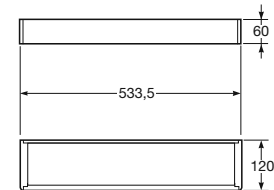

Profile shelf, serving as a towel rail and as storage when combined with specific accessories sold as separate. Hook (Ref. 8164500.., Containers Ref. 816453043 and Ref. 816452043).

Material: Chrome plated brass and brushed chrome PVD plated brass (for Greige, Nero and Brushed steel).

Measurements in mm.

Profile shelf 752,5 x 120 mm

Ref. 8164610..

40 Greige

Profile shelf 533,5 x 120 mm

Ref. 8164600..

39 Nero

Profile shelf 394 x 120 mm

Ref. 8164590..

57 Brushed steel

Profile shelf 284,5 x 120 mm

Ref. 8164580..

01 Chrome