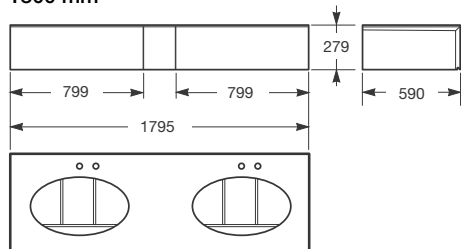

FURNITURE

1800 mm

Furniture with Soft-Close upper drawer for 670 mm under-counter washbasin. It includes tinted tempered glass countertop in Greige, Nero and Silver color, with two 30,5 mm faucet holes.

Material: Lacquered MDF exterior in Greige, Nero or Silver. Dark oak interior finish. 10 mm tinted tempered glass counter in Greige, Nero or Silver.

Measurements in mm.

1800 mm furniture for double washbasin

Ref. 8567108..

19 Silver

1550 mm furniture for double washbasin

Ref. 8567118..

20 Greige

1200 mm furniture for single washbasin

Ref. 8567128..

21 Nero

1000 mm furniture for single washbasin

Ref. 8567138..

820 mm furniture for single washbasin

Ref. 8567148..