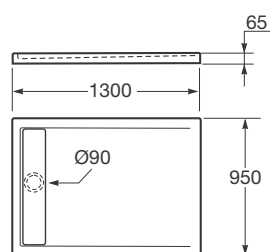

White

Shower tray 1300 mm,
Zero-to-Surface technology.

Material: Fireclay.

1300 x 950 mm

Ref. 373761...

R30 Greige
R50 Nero
910 Off white
000 White

Shower tray 1100 mm,
Zero-to-Surface technology.

Material: Fireclay.