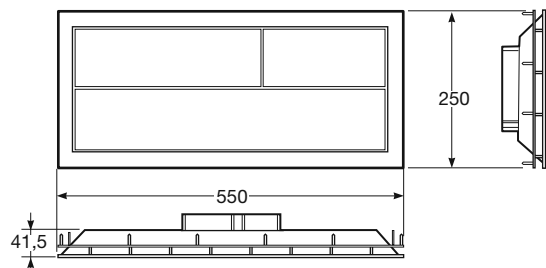

WC FLUSH PLATES

Built-in 3/6L dual capacitive operating flush for Pro-Sysem support. 550 mm.

Material: Lacquered aluminium.

550 x 250 mm

Ref. 8164880..

40 Greige
39 Nero
41 Silver