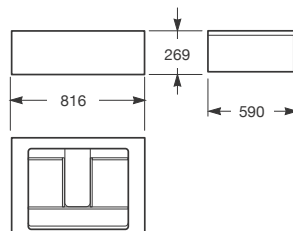

820 mm

Furniture with Soft-Close upper drawer for countertop washbasin.

Material: Lacquered MDF exterior in Greige, Nero or Silver. Dark oak interior finish.

Measurements in mm.

1800 mm furniture for two 770 mm washbasins

Ref. 8567008..

19 Silver

1550 mm furniture for two 650 mm washbasins

Ref. 8567018..

20 Greige

1200 mm furniture for single 770 mm washbasin

Ref. 8567028..

21 Nero

1000 mm furniture for single 650 mm washbasin

Ref. 8567038..

820 mm furniture for single 770 mm washbasin

Ref. 8567048..