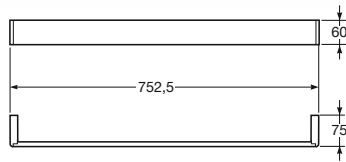

Wall mounted towel rail.

Material: Chrome plated brass and brushed chrome PVD plated brass (for Greige, Nero and Brushed steel).

Measurements in mm.

Towel rail 752,5 x 75 mm

Ref. 8164570..

40 Greige

Towel rail 533,5 x 75 mm