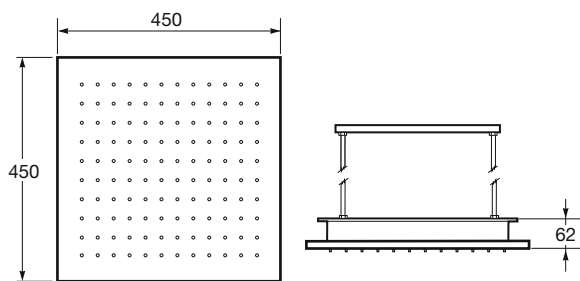

FAUCETS & SHOWERS

Rain shower head with anti-limescale silicone, Easy-Clean system. 450 x 450 mm.

Material: Stainless steel and brushed stainless steel PVD (for Greige, Nero and Brushed steel finishes).

450 x 450 mm

Ref. 5B9376...

VC0 Greige
VG0 Nero
VS0 Brushed steel
C00 Chrome