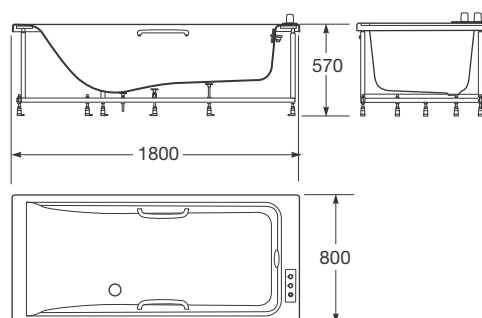

Under-mount bathtub 1800 x 800 mm with deck mounted thermostatic faucet, bath filler with pop up waste and overflow and brass handles.

Material: Reinforced acrylic. Chrome plated brass and chrome plated brass with PVD for faucets and handles in Greige and Nero finishes.

1800 x 800 mm

Ref. 248263...

R3C Greige + Greige handles + Greige faucet
R5G Nero + Nero handles + Nero faucet
911 Off-white + Chrome handles + Chrome faucet
R61 Shagreen + Chrome handles + Chrome faucet
001 White + Chrome handles + Chrome faucet