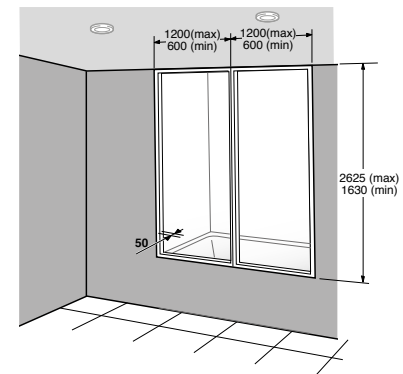

Set of two built-in fixed panels (Ref. AR1)

Set of two tailor-made fixed panels of the same width, to be installed between two walls. Glass available from transparent and translucent, to double glass with colored fabrics in between. Frames available in all finishes of the collection.

Material: For transparent and translucent finishes: 6 mm tempered glass. For other finishes: 11 mm double laminated tempered glass. All finishes include Maxiclean and anti-fog treatment. All frames in extruded anodized aluminum.

Tailor made:

Measurements:

Width: 1.200 mm max - 600 mm min
Height: 2.625 mm max - 1.630 mm min

Finishes:

G Greige
N Nero
S Silver

Hand:

R. Right hand
L. Left hand

Ref. AR1

Glass Type:

00 Transparent
T1 Gold-silver fabric
T2 Silver-silver fabric
DG Variable opacity
D1 Variable opacity + T1 fabric
D2 Variable opacity + T2 fabric
LU Translucent
L1 Translucent + T1 fabric
L2 Translucent + T2 fabric