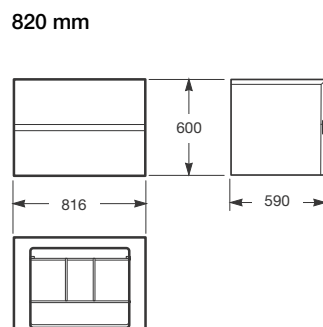

Furniture with Soft-Close upper and lower drawers for countertop washbasin.

Material: Lacquered MDF exterior in Greige, Nero or Silver. Dark oak interior finish.

Measurements in mm.

1800 mm furniture for two 770 mm washbasins
1550 mm furniture for two 650 mm washbasins
1200 mm furniture for single 770 mm washbasin
1000 mm furniture for single 650 mm washbasin
820 mm furniture for single 770 mm washbasin

Ref. 8565358..
Ref. 8565368..
Ref. 8565378..
Ref. 8565388..
Ref. 8567098..

19 Silver
20 Greige
21 Nero