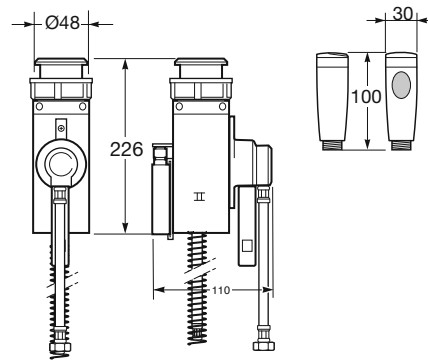

Retractable shower for intimate hygiene hidden inside built-in cabinet (Ref. 8164830..), sold as separate.

Material: Chrome plated ABS and brushed plated ABS PVD (for Greige, Nero and Brushed steel finishes).

100 x 30 mm

Ref. 5A6776...
VC0 Greige
VG0 Nero
VS0 Brushed steel
C00 Chrome