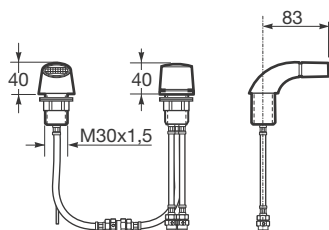

Material: Chrome plated brass and brushed chrome PVD plated brass (for Greige, Nero and Brushed steel finishes).

286 x 190 mm

Ref. 5A3876...

VC0 Greige
VG0 Nero
VS0 Brushed steel
C00 Chrome

Single side lever bidet faucet mixer for 30,5 mm hole, hidden under bidet cover, Hide-Tap technology.