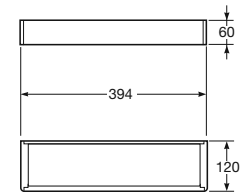

Profile shelf, serving as a towel rail and as storage when combined with specific accessories sold as separate. Hook (Ref. 8164500.., Containers Ref. 816453043 and Ref. 816452043).

Material: Chrome plated brass and brushed chrome PVD plated brass (for Greige, Nero and Brushed steel).

Measurements in mm.

Profile shelf 752,5 x 120 mm

Ref. 8164610..

40 Greige

Profile shelf 533,5 x 120 mm

Ref. 8164600..

39 Nero

Profile shelf 394 x 120 mm

Ref. 8164590..

57 Brushed steel

Profile shelf 284,5 x 120 mm

Ref. 8164580..

01 Chrome