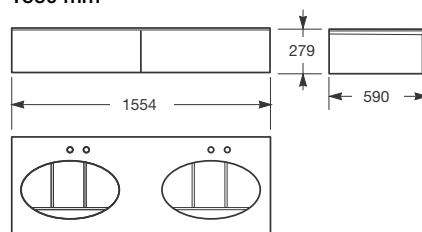

FURNITURE

1550 mm

Furniture with Soft-Close upper drawer for 670 mm under-counter washbasin. It includes tinted tempered glass countertop in Greige, Nero and Silver color, with two 30,5 mm faucet holes.

Material: Lacquered MDF exterior in Greige, Nero or Silver. Dark oak interior finish. 10 mm tinted tempered glass counter in Greige, Nero or Silver.

Measurements in mm.

1800 mm furniture for double washbasin

Ref. 8567108..

19 Silver

1550 mm furniture for double washbasin

Ref. 8567118..

20 Greige

1200 mm furniture for single washbasin

Ref. 8567128..

21 Nero

1000 mm furniture for single washbasin

Ref. 8567138..

820 mm furniture for single washbasin

Ref. 8567148..