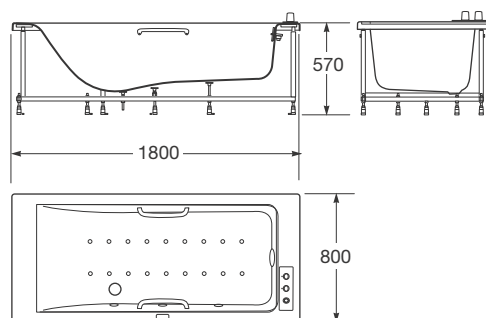

Under-mount bathtub 1800 x 800 mm with Soft-Air massage, water chromotherapy, deck mounted thermostatic faucet, bath filler with pop up waste and overflow and brass handles.

Material: Reinforced acrylic. Chrome plated brass and chrome plated brass with PVD for faucets and handles in Greige and Nero finishes.

1800 x 800 mm

Ref. 248262...

R3C Greige + Greige handles + Greige faucet
R5G Nero + Nero handles + Nero faucet
911 Off-white + Chrome handles + Chrome faucet
R61 Shagreen + Chrome handles + Chrome faucet
001 White + Chrome handles + Chrome faucet