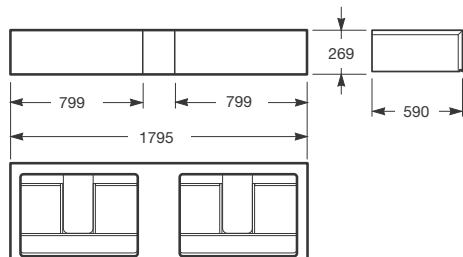

FURNITURE

Greige

Nero

Silver

1800 mm

1550 mm

1200 mm

1000 mm