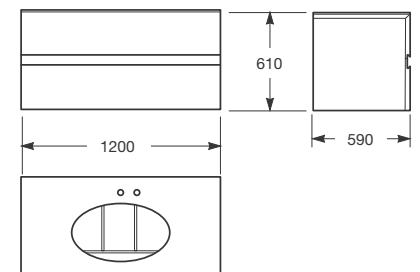

1000 mm furniture for single washbasin

Ref. 8567138..

820 mm furniture for single washbasin

Ref. 8567148..

1800 mm

1550 mm

1200 mm

1000 mm