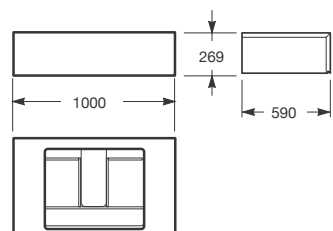

FURNITURE

Greige

Nero

Silver

1800 mm

1550 mm

1200 mm

1000 mm