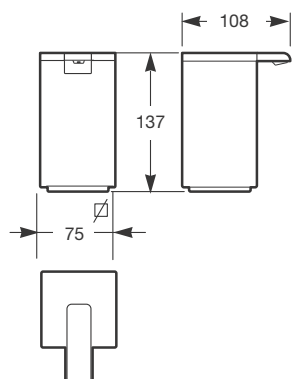

ACCESSORIES

Soap dispenser.

Material: Aluminium and zinc plated alloy. For Greige, Nero and Brushed steel finishes, same material is brushed and has PVD treatment. PS interior.

137 x 75 mm

Ref. 816623...

040 Greige
039 Nero
057 Brushed steel
001 Chrome