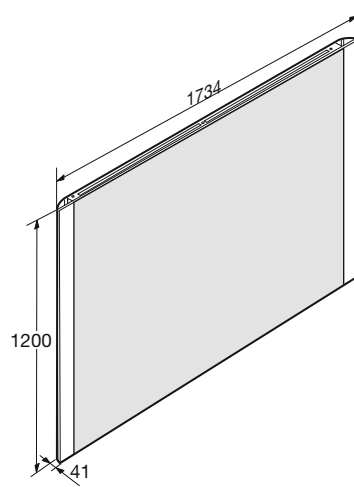

MIRRORS

Mirror 1734 x 1200 with demister and frontal, upper and lower lighting. It is compatible with DALI light HELVAR system (which is a light regulation controller, not included).

Material: Glass mirror with high efficiency lights.

1734 x 1200 mm

Ref. 812224000

Mirror 1734 x 1200 with demister and frontal, upper and lower lighting. Maxiclean.

Material: Glass mirror with high efficiency lights.

1734 x 1200 mm

Ref. 812223000

Mirror 1534 x 1200 with demister and frontal, upper and lower lighting. Maxiclean.

Material: Glass mirror with high efficiency lights.

1534 x 1200 mm

Ref. 812222000