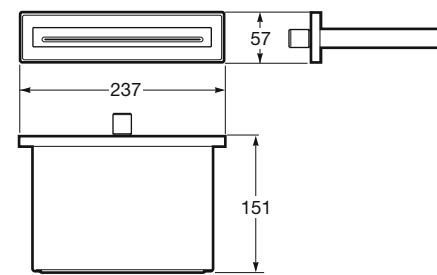

Wall mounted cascade spout with anti-limescale silicone, Easy-Clean system.

Material: Chrome plated brass and brushed chrome PVD plated brass (for Greige, Nero and Brushed steel finishes).

237 x 151 x 57 mm

Ref. 5A1876...

VC0 Greige
VG0 Nero
VS0 Brushed steel
C00 Chrome