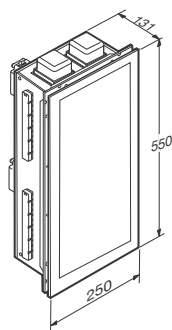

FURNITURE

Built-in cabinet with magnifying mirror, electrical outlets, shelf and courtesy lighting (12 V/DC transformer not included)

Material: Lacquered aluminium and MDF.

250 x 550 x 131 mm

Ref. 8164800.. Left hand opening

Ref. 8164860.. Right hand opening

39 Nero
40 Greige
41 Silver