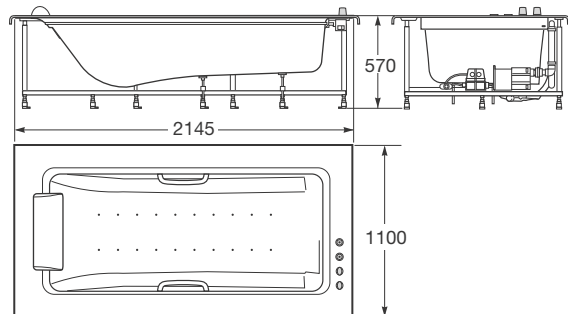

Built-in bathtub 2145 x 1100 mm with Soft-Air massage, water chromotherapy, deck mounted thermostatic faucet, aperture to fill bathtub and overflow both hidden within the perimeter (Hide-Flow), brass handles and a soft headrest.

Material: Reinforced acrylic. Chrome plated brass and chrome plated brass with PVD for faucets and handles in Greige and Nero finishes.

2145 x 1100 mm

Ref. 248200...

R3C Greige + Greige handles + Greige faucet
R5G Nero + Nero handles + Nero faucet
911 Off white + Chrome handles + Chrome faucet
R61 Shagreen + Chrome handles + Chrome faucet
001 White + Chrome handles + Chrome faucet