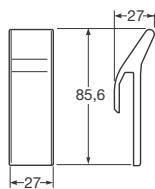

Accessories for profile shelf:

Hook for profile shelf.

Material: Chrome plated brass and brushed chrome PVD plated brass (for Greige, Nero and Brushed steel).

27 x 27 x 85,6 mm

Ref. 8164500..

40 Greige

39 Nero

57 Brushed steel

01 Chrome