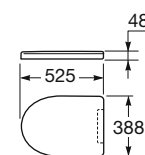

Wall hung bidet with hidden fixtures and two special size faucet holes of 30,5 mm for Armani/Roca faucets.

Material: Vitreous China.

570 x 385 mm

Ref. 357765...

R30 Greige
R50 Nero
910 Off white
R20 Shagreen-T
000 White