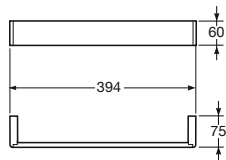

Wall mounted towel rail.

Material: Chrome plated brass and brushed chrome PVD plated brass (for Greige, Nero and Brushed steel).

Measurements in mm.

Towel rail 752,5 x 75 mm

Ref. 8164570..

40 Greige

Towel rail 533,5 x 75 mm