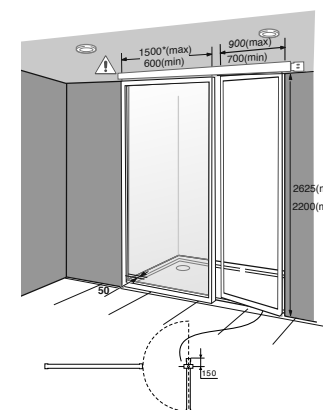

*Max 1300 for T1,T2, L1 or L2 glass type.

Pivot hinged door (Ref. AR3) to be attached to one wall only with or without a fixed panel (Ref. AR4)

Tailor-made pivot hinged door to be attached to one wall. To be installed with or without the tailor-made fixed panel, sold separately (Ref. AR4). A beam reinforcement structure must be built-in into the false ceiling, sold separately (Ref. ARST1 or 3)

Glass available from transparent and translucent to double glass with colored fabrics in between. Frames available in all finishes of the collection.

Material: For transparent and translucent finishes: 6 mm tempered glass. For other finishes: 11 mm double laminated tempered glass. All finishes include Maxiclean and anti-fog treatment. All frames in extruded anodized aluminum.

Tailor made:

Measurements:

Width: 900 mm max - 700 mm min
Height: 2.625 mm max - 2.200 mm min

Finishes:

G Greige
N Nero
S Silver

Hand:

R. Right hand opening
L. Left hand opening

Ref. AR3

Glass Type:

00 Transparent
T1 Gold-silver fabric
T2 Silver-silver fabric
LU Translucent
L1 Translucent + T1 fabric
L2 Translucent + T2 fabric