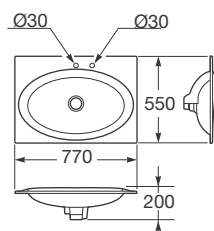

PRODUCTS

SANITARY WARE

Greige

Nero

Off white

Shagreen-T

White

Countertop washbasin 770 mm, with two special size faucet holes of 30,5 mm for Armani/Roca faucets. With Water-Flow effect (no splashing) and hidden waste and overflow (Hide-Flow).