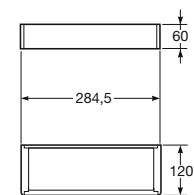

Profile shelf, serving as a towel rail and as storage when combined with specific accessories sold as separate. Hook (Ref. 8164500.., Containers Ref. 816453043 and Ref. 816452043).

Material: Chrome plated brass and brushed chrome PVD plated brass (for Greige, Nero and Brushed steel).

Measurements in mm.

Profile shelf 752,5 x 120 mm

Ref. 8164610..

40 Greige

Profile shelf 533,5 x 120 mm

Ref. 8164600..

39 Nero

Profile shelf 394 x 120 mm

Ref. 8164590..

57 Brushed steel

Profile shelf 284,5 x 120 mm

Ref. 8164580..

01 Chrome