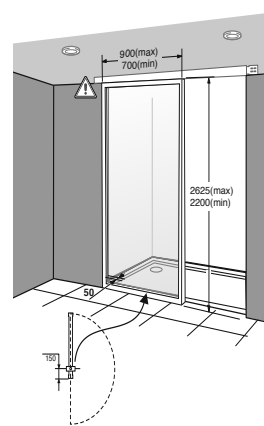

*Max 1300 for T1,T2, L1 or L2 glass type.

Pivot hinged door (Ref. AR3) to be attached to one wall only with or without a fixed panel (Ref. AR4)

Tailor-made pivot hinged door to be attached to one wall. To be installed with or without the tailor-made fixed panel, sold separately (Ref. AR4). A beam reinforcement structure must be built-in into the false ceiling, sold separately (Ref. ARST1 or 3)

Glass available from transparent and translucent to double glass with colored fabrics in between. Frames available in all finishes of the collection.

Material: For transparent and translucent finishes: 6 mm tempered glass. For other finishes: 11 mm double laminated tempered glass. All finishes include Maxiclean and anti-fog treatment. All frames in extruded anodized aluminum.

Tailor made:

Measurements:

Width: 900 mm max - 700 mm min
Height: 2.625 mm max - 2.200 mm min

Finishes:

G Greige
N Nero
S Silver

Hand:

R. Right hand opening
L. Left hand opening

Ref. AR3

Glass Type:

00 Transparent
T1 Gold-silver fabric
T2 Silver-silver fabric
LU Translucent
L1 Translucent + T1 fabric
L2 Translucent + T2 fabric