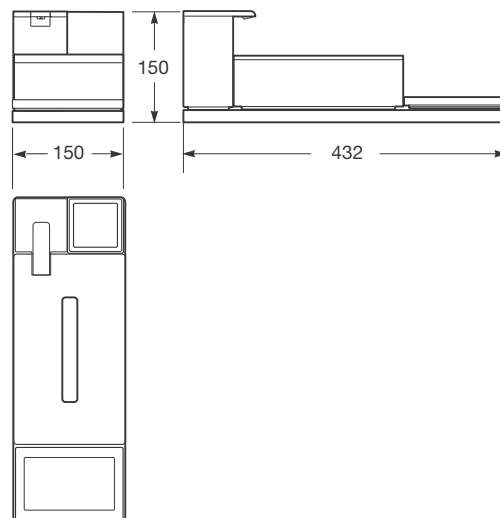

4 piece accessories set including toothbrush holder, soap dispenser, soap dish, tissue box holder and tray.

Material: Aluminum and zinc plated alloy for Chrome finish which is brushed and has PVD treatment for Greige, Nero and Brushed steel finishes stainless steel for tissue box top. PS interiors. MDF tray with dark oak finish.

150 x 150 x 432 mm

Ref. 816628...

040 Greige
039 Nero
057 Brushed steel
001 Chrome