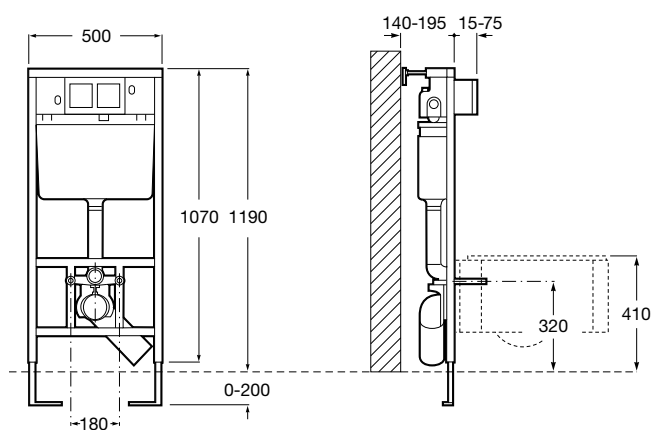

Pro System support for wall hung WC, special height to be compatible with built-in cabinets.

1190 x 500 x 140-195 mm

Ref. 890090400