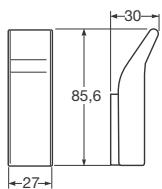

ACCESSORIES

Wall mounted robe hook.

Material: Chrome plated brass and brushed chrome PVD plated brass (for Greige, Nero and Brushed steel).

30 x 27 x 85,6 mm

Ref. 8164510..

40 Greige

39 Nero

57 Brushed steel

01 Chrome