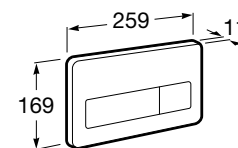

3/6L dual push operating flush for Pro System support (cannot be installed with built-in cabinets).

Material: Chrome plated ABS and brushed plated ABS PVD for Greige, Nero and Brushed steel finishes).

11 x 259 x 169 mm

Ref. 8900970..

R3 Greige
R5 Nero
R1 Silver
R6 Brushed steel
R0 Chrome