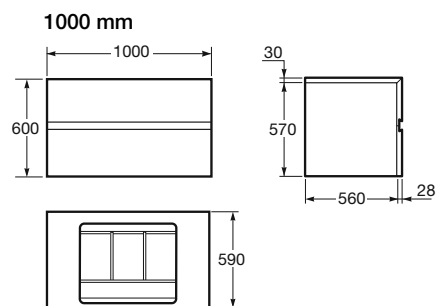

Furniture with Soft-Close upper and lower drawers for countertop washbasin.

Material: Lacquered MDF exterior in Greige, Nero or Silver. Dark oak interior finish.

Measurements in mm.

1800 mm furniture for two 770 mm washbasins
1550 mm furniture for two 650 mm washbasins
1200 mm furniture for single 770 mm washbasin
1000 mm furniture for single 650 mm washbasin
820 mm furniture for single 770 mm washbasin

Ref. 8565358..
Ref. 8565368..
Ref. 8565378..
Ref. 8565388..
Ref. 8567098..

19 Silver
20 Greige
21 Nero