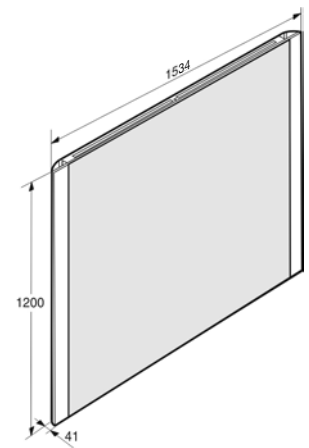

MIRRORS

Mirror 1734 x 1200 with demister and frontal, upper and lower lighting. It is compatible with DALI light HELVAR system (which is a light regulation controller, not included).

Material: Glass mirror with high efficiency lights.

1734 x 1200 mm

Ref. 812224000

Mirror 1734 x 1200 with demister and frontal, upper and lower lighting. Maxiclean.

Material: Glass mirror with high efficiency lights.

1734 x 1200 mm

Ref. 812223000

Mirror 1534 x 1200 with demister and frontal, upper and lower lighting. Maxiclean.

Material: Glass mirror with high efficiency lights.

1534 x 1200 mm

Ref. 812222000