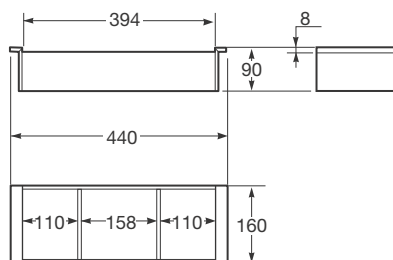

FURNITURE

Greige

Nero

Silver

Interior container with 3 compartments, for lower drawer only.

Material: Dark oak finish.

440 x 160 x 90 mm

Ref. 856540128