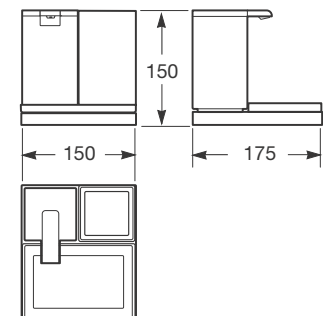

3 piece accessories set including toothbrush holder, soap dispenser, soap dish and tray.

Material: Aluminum and zinc plated alloy for Chrome finish which is brushed and has PVD treatment for Greige, Nero and Brushed steel finishes. PS interiors. MDF tray with dark oak finish.

150 x 150 x 175 mm

Ref. 816627...

040 Greige
039 Nero
057 Brushed steel
001 Chrome