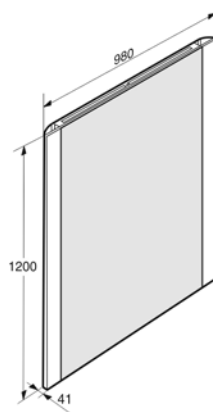

Mirror 980 x 1200 with demister frontal, upper and lower lighting. Maxiclean.

Material: Glass mirror with high efficiency lights.

980 x 1200 mm

Ref. 812220000