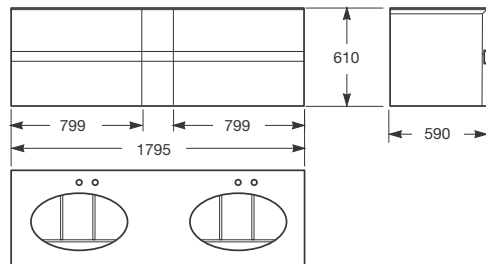

1000 mm furniture for single washbasin

Ref. 8567138..

820 mm furniture for single washbasin

Ref. 8567148..

1800 mm

1550 mm

1200 mm

1000 mm