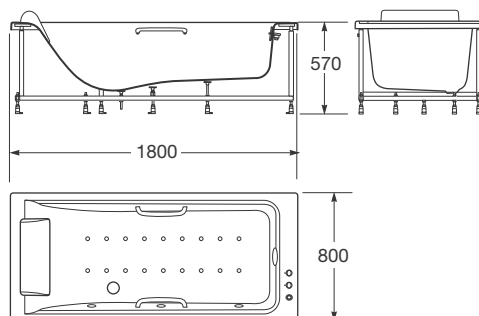

Built-in bathtub 1800 x 800 mm with Soft-Air massage, water chromotherapy, deck mounted thermostatic faucet, bath filler with pop up waste and overflow, brass handles and soft headrest.

Material: Reinforced acrylic. Chrome plated brass and chrome plated brass with PVD for faucets and handles in Greige and Nero finishes.

1800 x 800 mm

Ref. 248243...

R3C Greige + Greige handles + Greige faucet

R5G Nero + Nero handles + Nero faucet

911 Off-white + Chrome handles + Chrome faucet

R61 Shagreen + Chrome handles + Chrome faucet

001 White + Chrome handles + Chrome faucet