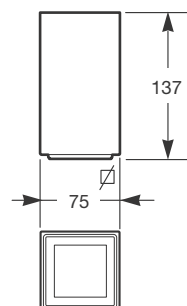

Toothbrush holder.

Material: Aluminium and zinc plated alloy. For Greige, Nero and Brushed steel finishes, same material is brushed and has PVD treatment. PS interior.

137 x 75 mm

Ref. 816622...

040 Greige
039 Nero
057 Brushed steel
001 Chrome