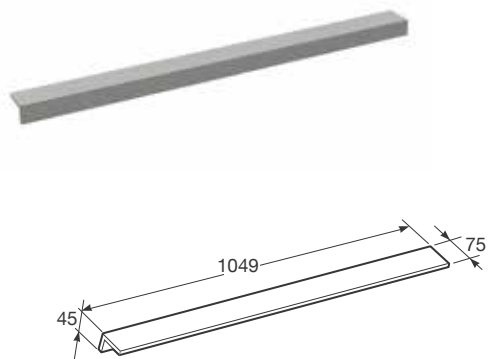

L2 OFF-WHITE LATTICE R 4,5 x 7,5 x 104,9.

45 x 75 x 1049 mm

Ref. TJ7TDW021

	Pieces	Kg	m²
Box:	1	3,5	0,08

	Boxes	Kg	m²
Pallet:	16	84,96	1,26