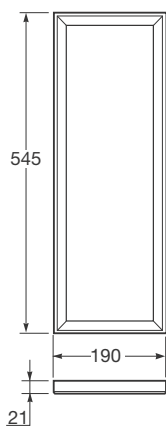

Countertop tray for 1800 mm furniture.

Material: Lacquered MDF.

545 x 190 mm

Ref. 8565398..

20 Greige
21 Nero
19 Silver