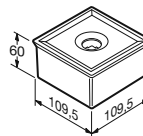

Square container with lid for profile shelf and furniture. (Translucent fumé color).

Material: PS.

109,5 x 109,5 x 60 mm

Ref. 816453043