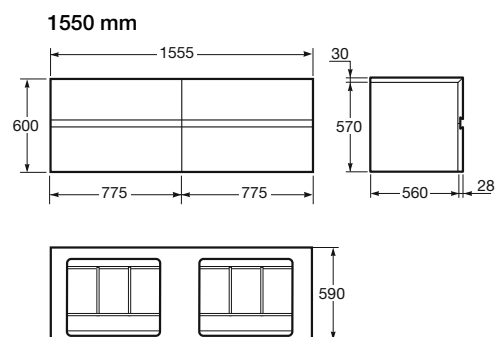

Furniture with Soft-Close upper and lower drawers for countertop washbasin.

Material: Lacquered MDF exterior in Greige, Nero or Silver. Dark oak interior finish.

Measurements in mm.

1800 mm furniture for two 770 mm washbasins
1550 mm furniture for two 650 mm washbasins
1200 mm furniture for single 770 mm washbasin
1000 mm furniture for single 650 mm washbasin
820 mm furniture for single 770 mm washbasin

Ref. 8565358..
Ref. 8565368..
Ref. 8565378..
Ref. 8565388..
Ref. 8567098..

19 Silver
20 Greige
21 Nero