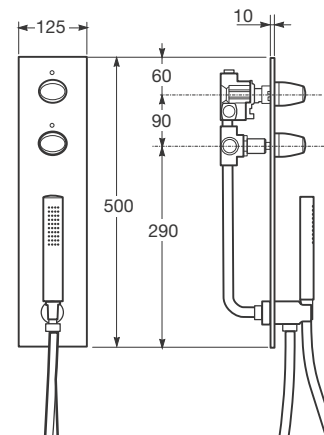

Material: Chrome plated brass and brushed chrome PVD plated brass (for Greige, Nero and Brushed steel finishes).

253 x 90 mm

Ref. 5A2676...

VC0 Greige
VG0 Nero
VS0 Brushed steel
C00 Chrome

Built-in thermostatic shower mixer with 5 functions including handshower and 2 shower jets. Wall mounted cascade (Ref. 5A1876...) and rain shower head (Ref. 5B9376... or Ref. 5B9276...) sold as separate.

Material: Chrome plated brass and brushed chrome PVD plated brass (for Greige, Nero and Brushed steel finishes).

649,5 x 252 mm

Ref. 5A2976...
VC0 Greige
VG0 Nero
VS0 Brushed steel
C00 Chrome

Built-in thermostatic shower mixer with 2 functions including handshower. Wall mounted cascade (Ref. 5A1876...) or rain shower head (Ref. 5B9376... or Ref. 5B9276...) sold as separate.