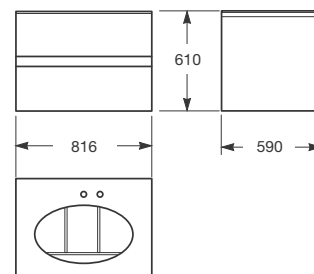

820 mm

Furniture with Soft-Close upper and lower drawers for 670 mm under-counter washbasin.
It includes tinted tempered glass countertop in Greige, Nero and Silver color, with two 30,5 mm faucet holes.

Material: Lacquered MDF exterior in Greige, Nero or Silver. Dark oak interior finish. 10 mm tinted tempered glass counter in Greige, Nero or Silver.

Measurements in mm.

1800 mm furniture for double washbasin
1550 mm furniture for double washbasin
1200 mm furniture for single washbasin
1000 mm furniture for single washbasin
820 mm furniture for single washbasin

Ref. 8567158..
Ref. 8567168..
Ref. 8567178..
Ref. 8567188..
Ref. 8567198..

19 Silver
20 Greige
21 Nero