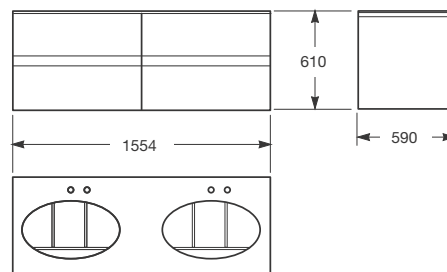

1000 mm furniture for single washbasin

Ref. 8567138..

820 mm furniture for single washbasin

Ref. 8567148..

1800 mm

1550 mm

1200 mm

1000 mm