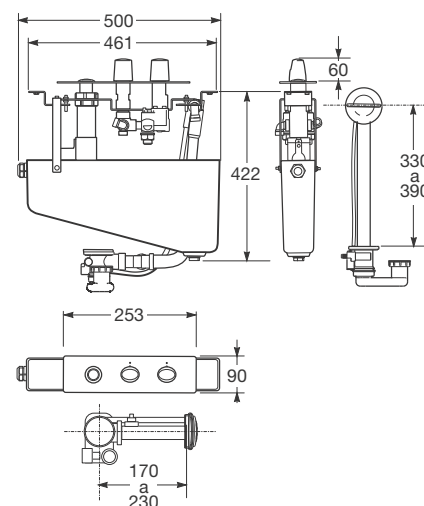

Thermostatic bath mixer with handshower for other bathtubs. It includes bath filler with pop up waste and overflow.

Material: Chrome plated brass and brushed chrome PVD plated brass (for Greige, Nero and Brushed steel finishes).

253 x 90 mm

Ref. 5A2676...

VC0 Greige
VG0 Nero
VS0 Brushed steel
C00 Chrome