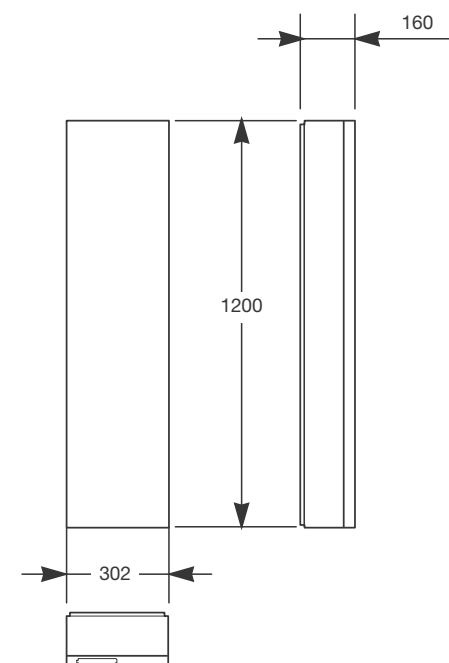

Wall hung column unit with door which opens 180°. It includes two optical mirrors and shelves.

Material: Lacquered MDF exterior in Greige, Nero or Silver. Dark oak finish for the shelves.

302 x 1200 x 160 mm

Ref. 8567208.. Right hand opening

Ref. 8567218.. Left hand opening

19 Silver
20 Greige
21 Nero