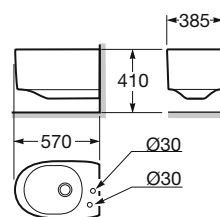

Wall hung bidet with hidden fixtures and two special size faucet holes of 30,5 mm for Armani/Roca faucets.

Material: Vitreous China.

570 x 385 mm

Ref. 357765...

R30 Greige
R50 Nero
910 Off white
R20 Shagreen-T
000 White