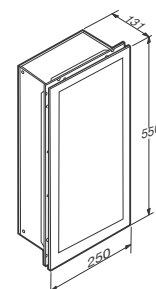

Built-in vertical cabinet with shelf; right hand opening.

Material: Lacquered aluminium and MDF.

250 x 550 x 131 mm

Ref. 8164810..

39 Nero
40 Greige
41 Silver