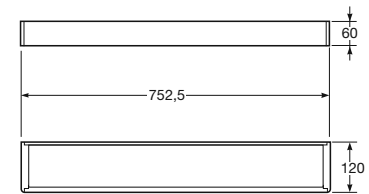

Profile shelf, serving as a towel rail and as storage when combined with specific accessories sold as separate. Hook (Ref. 8164500.., Containers Ref. 816453043 and Ref. 816452043).

Material: Chrome plated brass and brushed chrome PVD plated brass (for Greige, Nero and Brushed steel).

Measurements in mm.

Profile shelf 752,5 x 120 mm

Ref. 8164610..

40 Greige

Profile shelf 533,5 x 120 mm

Ref. 8164600..

39 Nero

Profile shelf 394 x 120 mm

Ref. 8164590..

57 Brushed steel

Profile shelf 284,5 x 120 mm

Ref. 8164580..

01 Chrome