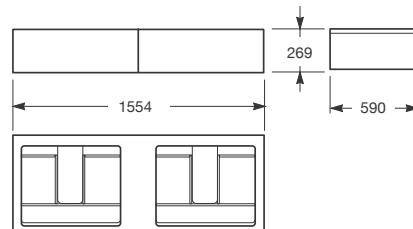

FURNITURE

Greige

Nero

Silver

1800 mm

1550 mm

1200 mm

1000 mm