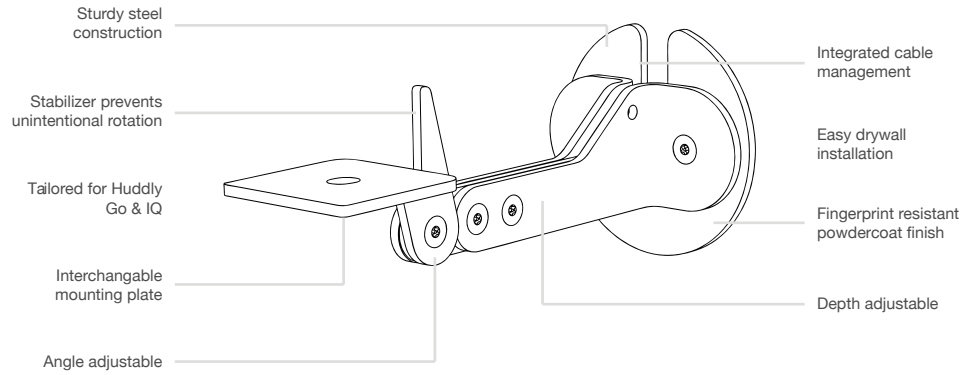

CAM WALL MOUNT

for Huddly Go & Huddly IQ

Cam Wall Mount for Huddly GO & Huddly IQ

Create collaborative video conferencing spaces with Cam Wall Mount for Huddly Go and Huddly IQ. Featuring our signature steel hardware, Cam Wall Mount is built to last and ships with almost everything you need for drywall installation. Combined with either of Huddly's cameras, Cam Wall Mount produces an incredibly small footprint to let the meeting content shine.

CAM WALL MOUNT

H551

for Huddly GO & Huddly IQ

Features

Dimensions

CAM WALL MOUNT

H551

for Huddly GO & Huddly IQ

Specifications

Price	\$99
SKU	H551
Height	2.5 inches
Width	2.5 inches
Depth	5.5 inches
Weight	0.75 lbs
Warranty	2 years

Colors

Name	SKU
Black Grey	H551-BG

Compatible Devices

Huddly Go
Huddly IQ

In the Box

Cam Wall Mount for Huddly GO & Huddly IQ
Tamper-resistant assembly screws
Tamper-resistant assembly tool
Circular Gangbox
Wall Anchor