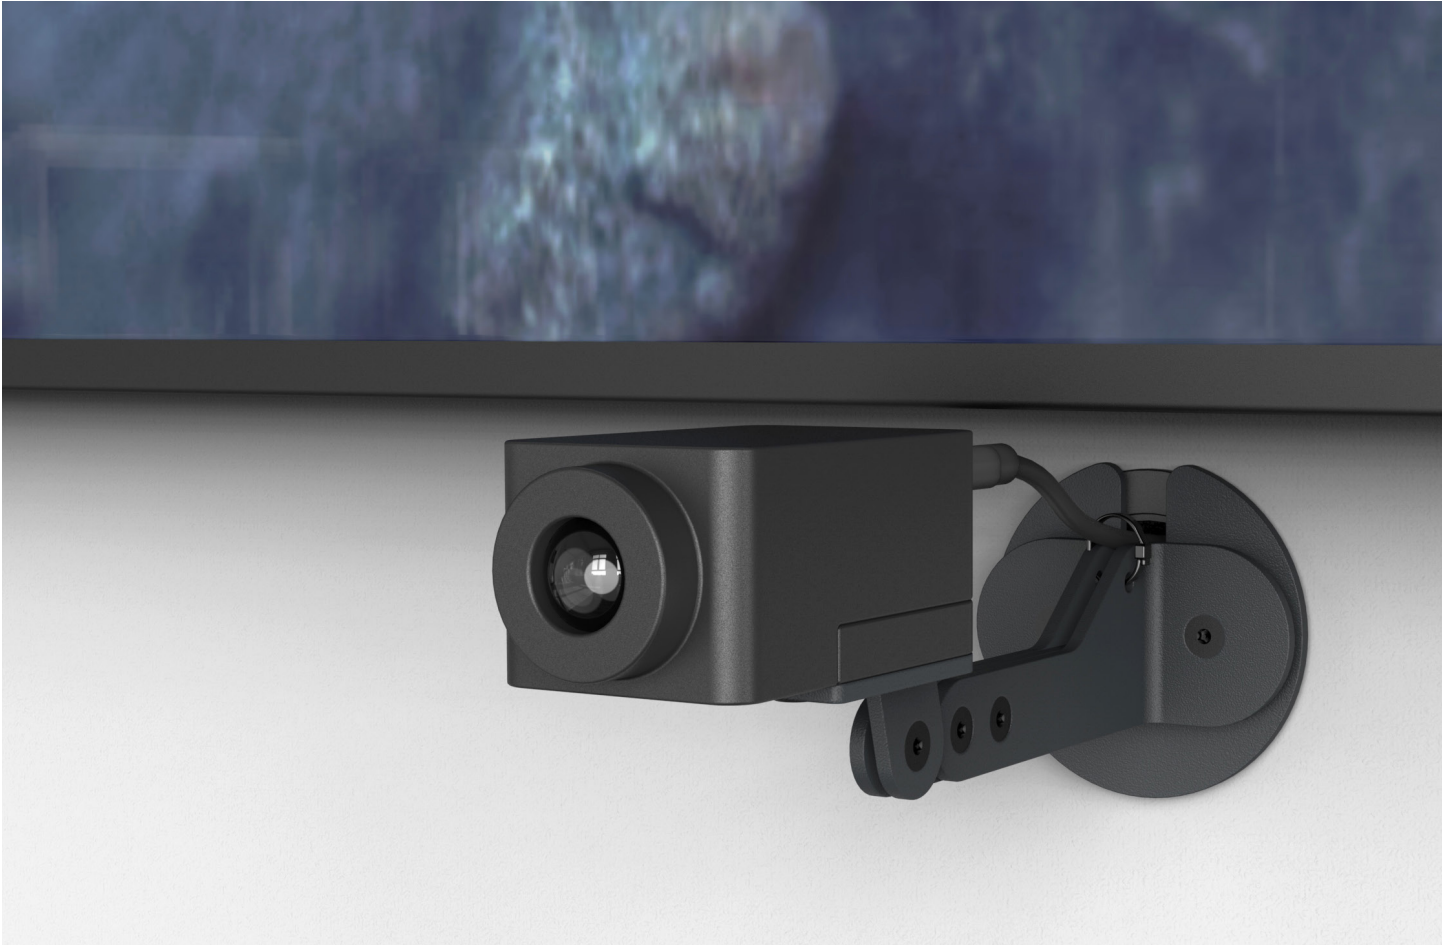

CAM WALL MOUNT

for Huddly Go & Huddly IQ

Cam Wall Mount for Huddly GO & Huddly IQ

Create collaborative video conferencing spaces with Cam Wall Mount for Huddly Go and Huddly IQ. Featuring our signature steel hardware, Cam Wall Mount is built to last and ships with almost everything you need for drywall installation. Combined with either of Huddly's cameras, Cam Wall Mount produces an incredibly small footprint to let the meeting content shine.

CAM WALL MOUNT

H551

for Huddly GO & Huddly IQ

Features

Dimensions

CAM WALL MOUNT

H551

for Huddly GO & Huddly IQ

Specifications

Price	\$99
SKU	H551
Height	2.5 inches
Width	2.5 inches
Depth	5.5 inches
Weight	0.75 lbs
Warranty	2 years

Colors

Name	SKU
Black Grey	H551-BG

Compatible Devices

Huddly Go
Huddly IQ

In the Box

Cam Wall Mount for Huddly GO & Huddly IQ
Tamper-resistant assembly screws
Tamper-resistant assembly tool
Circular Gangbox
Wall Anchor