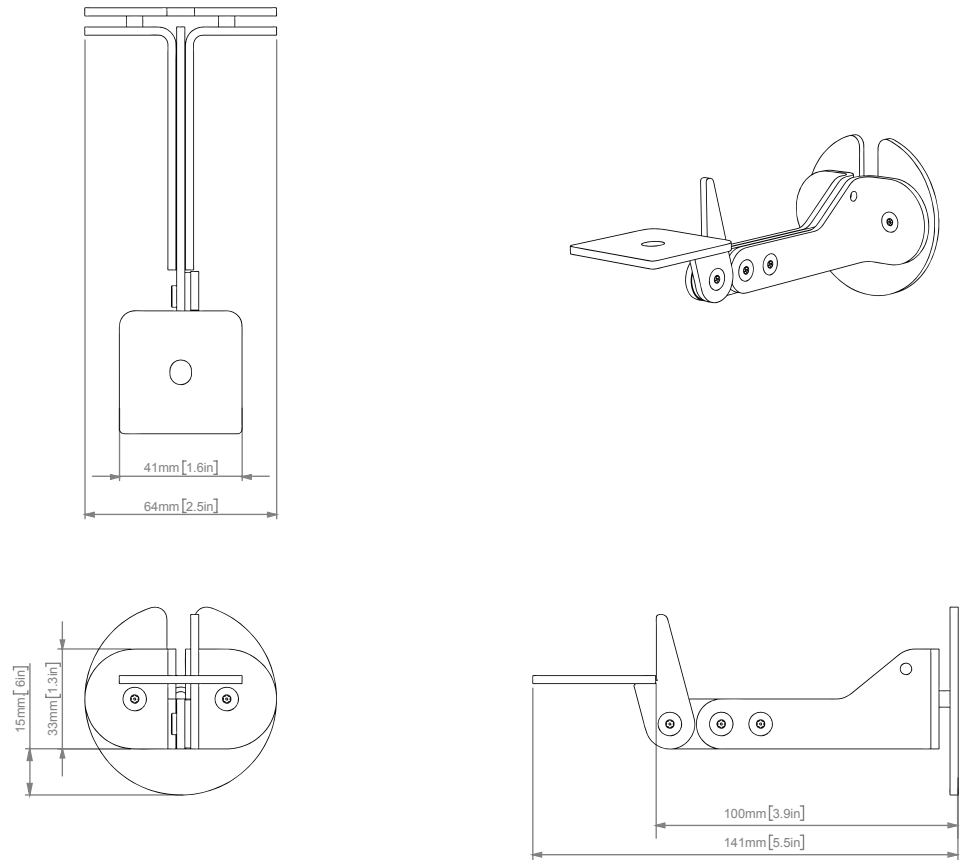

CAM WALL MOUNT

for Huddly Go & Huddly IQ

Cam Wall Mount for Huddly GO & Huddly IQ

Create collaborative video conferencing spaces with Cam Wall Mount for Huddly Go and Huddly IQ. Featuring our signature steel hardware, Cam Wall Mount is built to last and ships with almost everything you need for drywall installation. Combined with either of Huddly's cameras, Cam Wall Mount produces an incredibly small footprint to let the meeting content shine.

CAM WALL MOUNT

H551

for Huddly GO & Huddly IQ

Features

Dimensions

CAM WALL MOUNT

H551

for Huddly GO & Huddly IQ

Specifications

Price	\$99
SKU	H551
Height	2.5 inches
Width	2.5 inches
Depth	5.5 inches
Weight	0.75 lbs
Warranty	2 years

Colors

Name	SKU
Black Grey	H551-BG

Compatible Devices

Huddly Go
Huddly IQ

In the Box

Cam Wall Mount for Huddly GO & Huddly IQ
Tamper-resistant assembly screws
Tamper-resistant assembly tool
Circular Gangbox
Wall Anchor