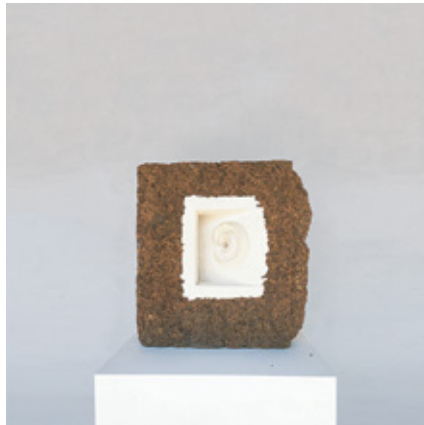

PRICE LIST

REMINISCENCE

Somma Ma-On

TOOT YUNG ART CENTER

74/3 MOO 4, KILEK, MAE RIM DISTRICT, CHIANG MAI 50180
TOOTYUNGARTCENTER.COM / TOOTYUNGARTCENTER@GMAIL.COM
+66 8 49 14 54 99 (ENG) +66 9 59 59 19 62 (TH)

OPENING HOURS

FRI - SAT - SUN / 9:00 - 17:00
TUE - WED - THU / BY APPOINTMENT
MON / CLOSED