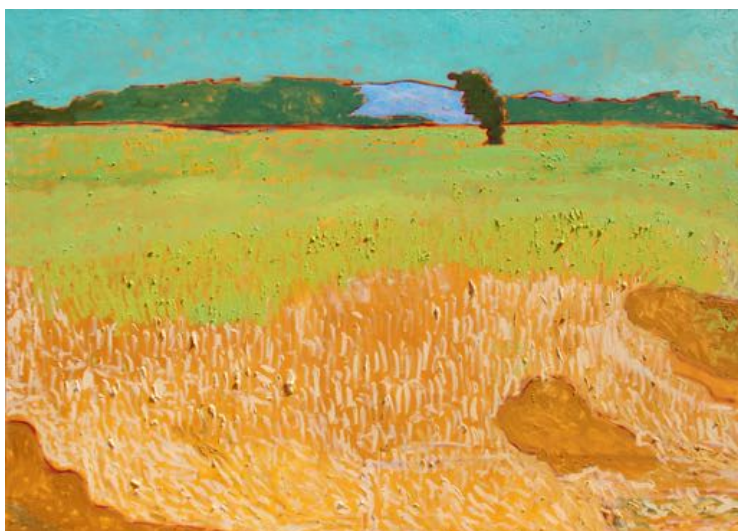

OIL ON LINEN

**280,000 THB**

**TREE IN THE RICE FIELD**, 2017, 210X150 CM.

OIL ON LINEN

**280,000 THB**

**RICE FIELD**, 2017, 210X150 CM.

OIL ON LINEN

**280,000 THB**