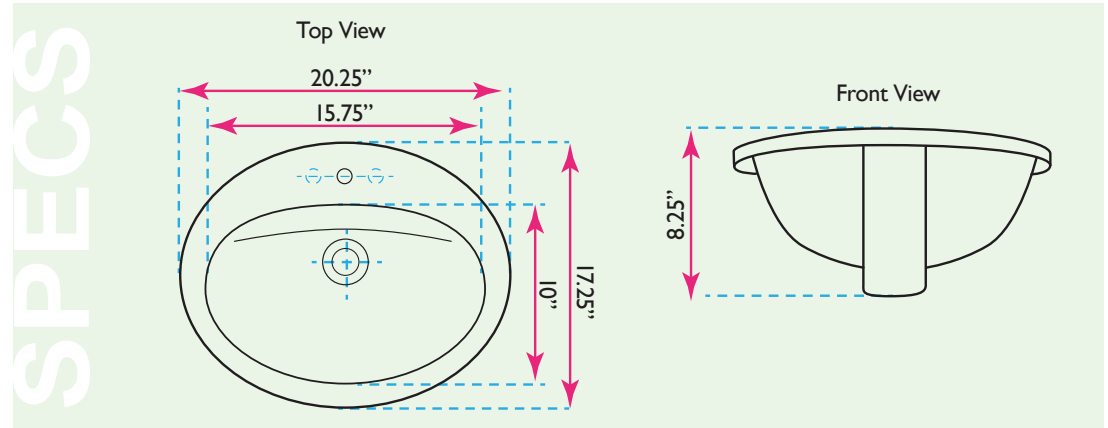

# Great Point Collection

Premium Ceramic Vitreous China Sink  
With Overflow

model:

**DI-2017-4**

# Nantucket

S I N K S

www.NantucketSinksUSA.com  
info@nantucketsinksusa.com

Bottom

SPECS

OVERALL DIMENSIONS	INTERIOR DIMENSIONS	EXTERIOR HEIGHT	INTERIOR DEPTH	DRAIN DIMENSION
20.25" x 17.25"	15.75" x 10"	8.25"	6.75"	1.75" Standard

## FEATURES:

- Vitreous China, self rimming top mount sink
- 6.75" Interior Bowl Depth
- Glazed Enamel Finish
- Limited Manufacturer's Warranty
- 1.75" Drain Opening
- Nominal Dimensions, actual may vary by up to .25"
- 3 Faucet Holes are 4" center set design