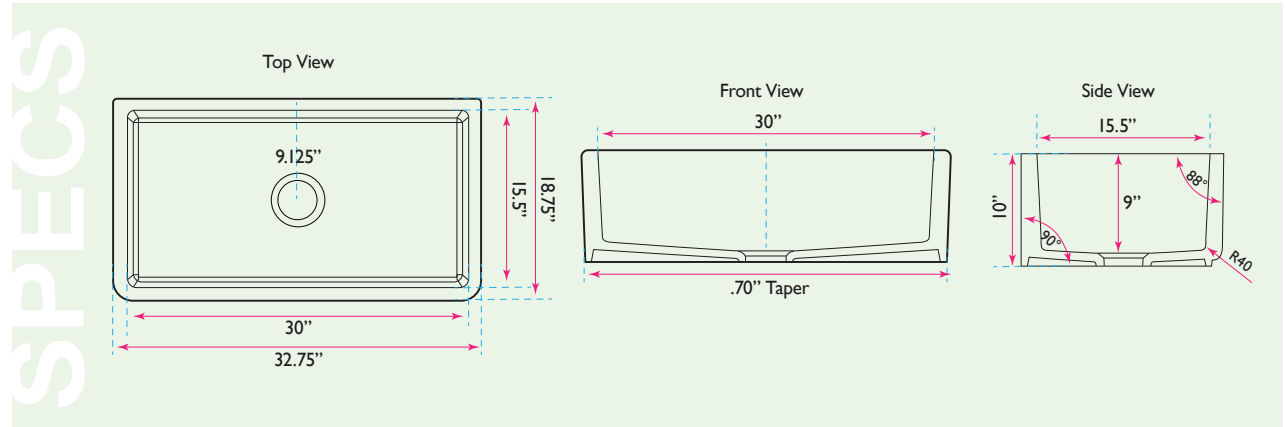

OVERALL DIMENSIONS	INTERIOR BOWL	APRON HEIGHT	INTERIOR BOWL DEPTH	DRAIN DIMENSIONS
32.75" x 18.75"	30" x 15.5"	10"	9"	3.5" Opening

FEATURES:

- Reversible Fireclay Sink with Decorative Apron
- Template Not Included
- Very Heavy 2 Person Lift Recommended
- Limited Warranty
- Tapers 1/4" to bottom of sink
- Nominal Dimensions, actual may vary up to .25"
- Bottom is 7/8" thick, please use an extended flange/extension ferrule
- Custom Cabinet Required
- Made in Italy
- Rim 1.375"