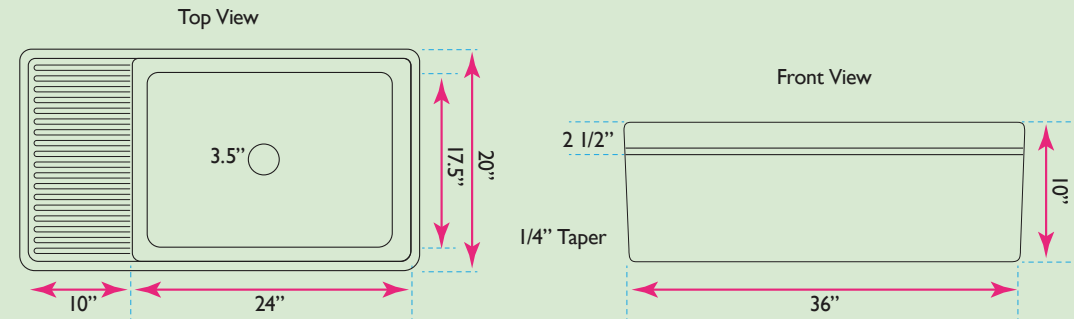

Cape Collection

Premium Fireclay Farmhouse Apron Sink

Nantucket

SINKS

model:
FCFS36-DB

www.NantucketSinksUSA.com
info@nantucketsinksusa.com

SPECS

OVERALL DIMENSIONS	LARGE BOWL	APRON HEIGHT	BOWL DEPTH	DRAIN DIMENSIONS
36" x 20"	24" x 17.5"	10"	9"	3.5" Opening

FEATURES:

- Premium Fireclay Sink
- Sink can be reversed for your drain position preference
- Limited Warranty
- Easy installation (using existing cabinet)
- Very Heavy 2 Person Lift Recommended
- Custom Cabinet Required
- Template not included
- Nominal Dimensions - Actual Dimensions may vary by 1/4"
- Integrated Drain Board