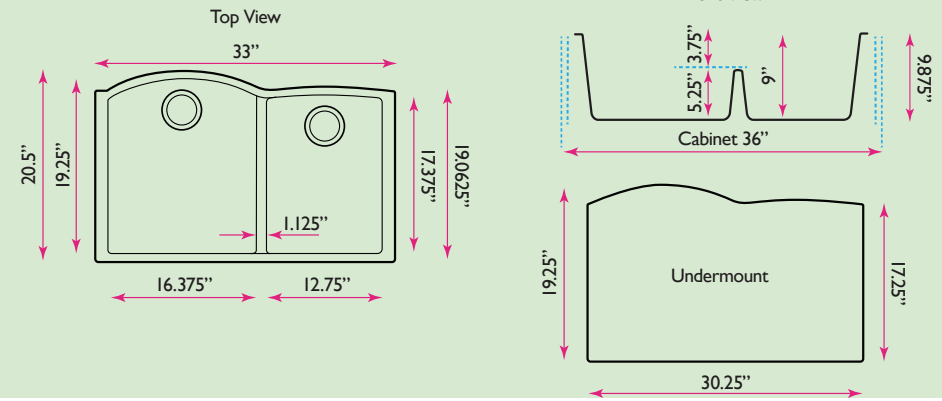

# Plymouth Collection

33 Inch Single Bowl Undermount  
Granite Composite Kitchen Sink

model:

**PR6040-TI-UM**

**Nantucket**  
S I N K S

www.NantucketSinksUSA.com  
info@nantucketsinksusa.com

SPECS

OVERALL DIMENSIONS	INTERIOR BOWLS	BOWL DEPTH	DRAIN DIMENSIONS	BOTTOM GRID
33" x 20.5"	19.25" x 16.375" Large 17.375" x 12.75" Small	9"	3.5" Standard Opening	Not Included