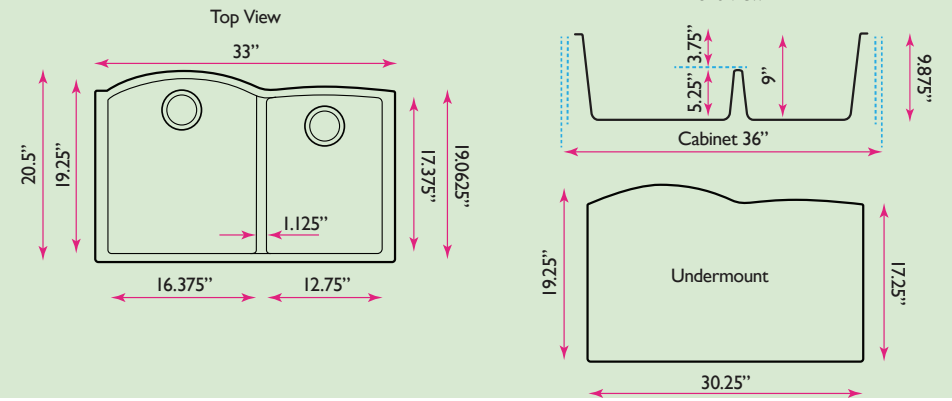

OVERALL DIMENSIONS	INTERIOR BOWLS	BOWL DEPTH	DRAIN DIMENSIONS	BOTTOM GRID
33" x 20.5"	19.25" x 16.375" Large 17.375" x 12.75" Small	9"	3.5" Standard Opening	Not Included

FEATURES:

- High Quality 80% stone and 20% acrylic polymers in matte finish with metallic flecks
- Scratch/Heat Resistant to 560°F Degrees
- Hygienic Non-Porous Surface
- Material is sound absorbing and stain-resistant
- Undermount Installation Clips Included
- Limited Lifetime Manufacturer's Warranty
- Professional Installation Recommended