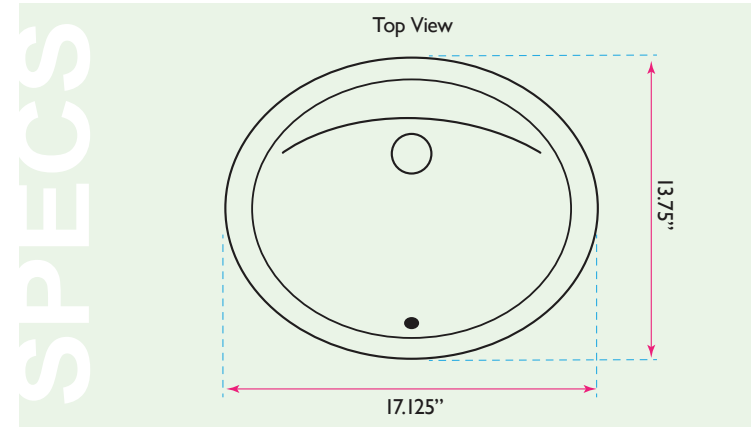

# Great Point Collection

Vitreous China Bath Undermount Oval Sink  
with Glazed Bottom

model:

**GB-15x12-W**

# Nantucket

S I N K S

[www.NantucketSinksUSA.com](http://www.NantucketSinksUSA.com)  
[info@nantucketsinksusa.com](mailto:info@nantucketsinksusa.com)

OVERALL DIMENSIONS	INTERIOR BOWL	BOWL DEPTH	DRAIN OPENING	OVERFLOW
17.125" x 13.75"	15.25" x 12"	7"(ext.); 5.5"(int.)	1.75" Opening	Yes

## FEATURES:

- Vitreous China undermount with porcelain enamel glaze; easy to clean
- With Overflow
- Limited lifetime manufacturer's warranty
- Fits 21" cabinet base minimum
- 1.75" Standard drain not included
- Nominal Dimensions - actual may vary by 1/4"
- Template not included - custom template required