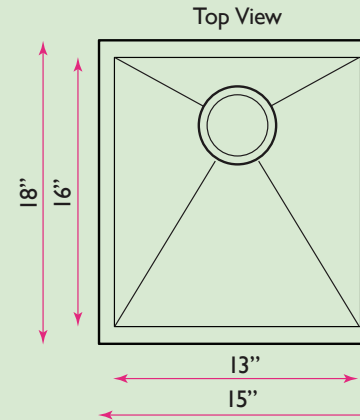

Pro Series Collection

15 Inch Rectangle Undermount Zero Radius
Stainless Steel Bar/Prep Sink

Nantucket

S I N K S

model:
ZR1815

www.NantucketSinksUSA.com
info@nantucketsinksusa.com

SPECS

OVERALL DIMENSIONS	INTERIOR BOWL	BOWL DEPTH	BOTTOM GRID(S)	REVERSE MODEL
15" x 18"	13" x 16"	10"	BG-ZR1815	N/A