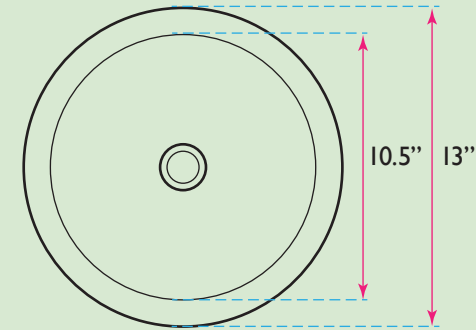

OVERALL DIMENSIONS	INTERIOR BOWL	EXTERIOR HEIGHT	INTERIOR BOWL DEPTH	DRAIN OPENING
13" Diameter	10.5" Diameter	5.125"	5"	2.5" Opening

FEATURES:

- Premium Nickel plated bathroom sink
- 16 Gauge
- Hand hammered, individual variations will exist
- No overflow
- Limited manufacturer's warranty
- Special care & maintenance required
- Nominal dimensions - actual may vary up to .25"
- Professional installation recommended