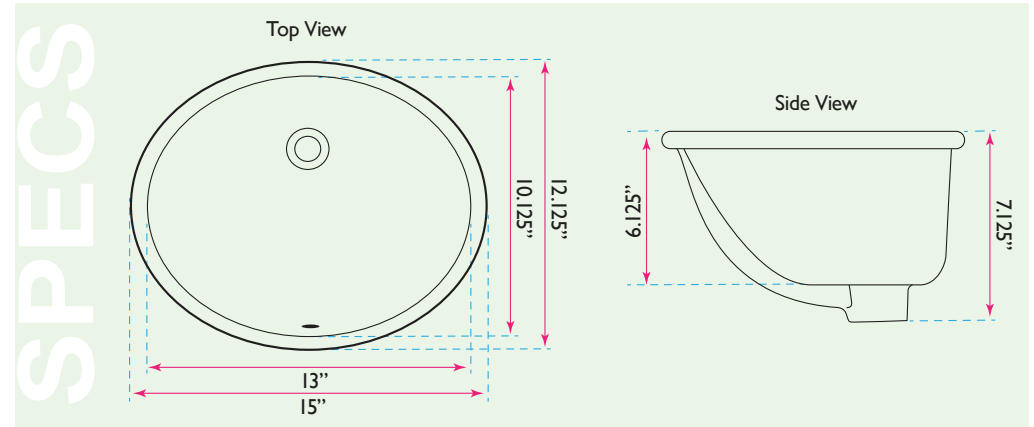

# Great Point Collection

Vitreous China Bath Undermount Oval Sink  
in White or Bisque

model:

**UM-13x10-W / UM-13x10-B**

# Nantucket

S I N K S

www.NantucketSinksUSA.com  
info@nantucketsinksusa.com

SPECS

OVERALL DIMENSIONS	INTERIOR BOWL	BOWL DEPTH	DRAIN OPENING	OVERFLOW
15" x 12.125"	13" x 10.125"	7.125"(ext.); 6.125"(int.)	1.75" Opening	Yes

## FEATURES:

- Vitreous China undermount with porcelain enamel glaze; easy to clean
- With Overflow
- Limited lifetime manufacturer's warranty
- 1.75" Standard drain not included
- Fits an 18" cabinet base minimum
- Nominal Dimensions - actual may vary by 1/4"
- Template and mounting clip included